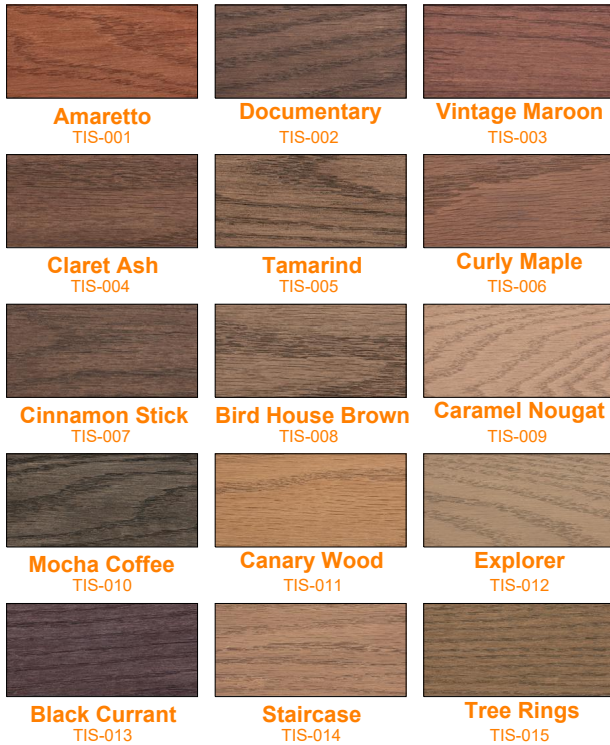

POPULAR PRE - MIXED COLORS

Red Mahogany
B3508

Golden Oak
B3510

Ebony
B3506

Provincial
B3526

English Chestnut
B3520

Early American
B3516

Jacobean
B3504

Special Walnut
B3514

Gunstock
B3530

Golden Pecan
B3522

Espresso
B3518

Classic Gray
B3512

Red Oak
B3528

Natural
B3524

Dark Walnut
B3502

Colors shown on this printed piece may vary slightly from actual product due to aging, lighting, and printing process. Color samples simulate stain colors on Oak.

DATE:

PROJECT:

LOCATION:

TYPE:

CUSTOM COLORS

CLASSIC COLORS

ACCENT COLORS

CONTEMPORARY COLORS

CASUAL COLORS

Colors shown on this printed piece may vary slightly from actual product due to aging, lighting, and printing process. Color samples simulate stain colors on Oak.