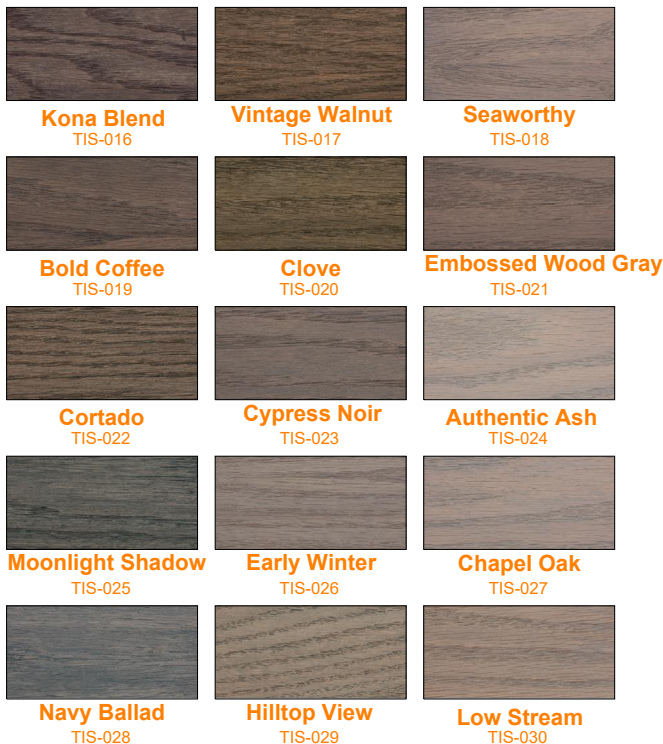

DATE: _____ PROJECT: _____ LOCATION: _____ TYPE: _____

5- WOOD TYPE _____ 6- WOOD STAIN COLOR _____

WOOD SWATCHES

						
PINE	MAPLE	POPLAR	ALDER	BIRCH	ASH	BEECH
						
WALNUT	OAK	HICKORY	CHERRY	MAHOGANY	EBONY	PAINTED

POPULAR PRE - MIXED COLORS

Red Mahogany
B3508

Golden Oak
B3510

Ebony
B3506

Provincial
B3526

English Chestnut
B3520

Early American
B3516

Jacobean
B3504

Colors shown on this printed piece may vary slightly from actual product due to aging, lighting, and printing process. Color samples simulate stain colors on Oak.

DATE:

PROJECT:

LOCATION:

TYPE:

CUSTOM COLORS

CLASSIC COLORS

ACCENT COLORS

CONTEMPORARY COLORS

CASUAL COLORS

Colors shown on this printed piece may vary slightly from actual product due to aging, lighting, and printing process. Color samples simulate stain colors on Oak.