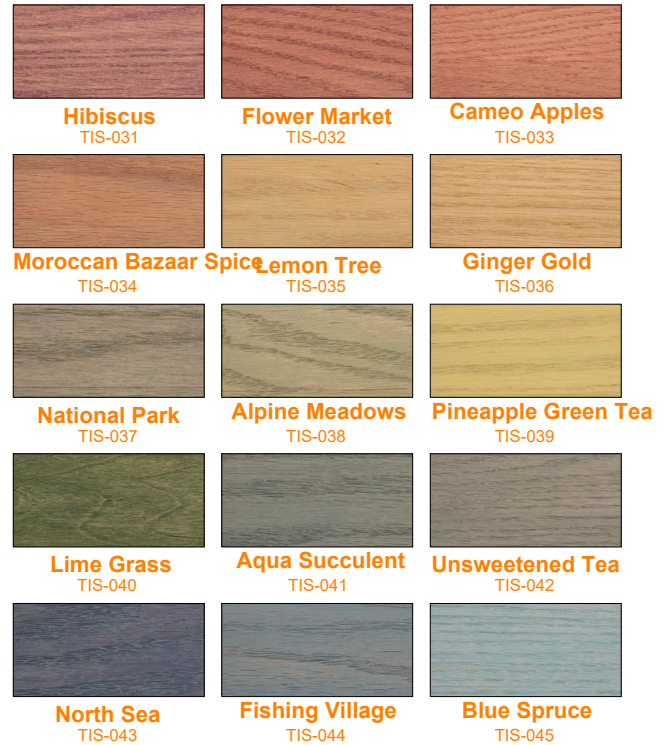

DATE: _____ PROJECT: _____ LOCATION: _____ TYPE: _____

5- WOOD TYPE _____ 6- WOOD STAIN COLOR _____

WOOD SWATCHES

						
PINE	MAPLE	POPLAR	ALDER	BIRCH	ASH	BEECH
						
WALNUT	OAK	HICKORY	CHERRY	MAHOGANY	EBONY	PAINTED

POPULAR PRE - MIXED COLORS

Red Mahogany
B3508

Golden Oak
B3510

Ebony
B3506

Provincial
B3526

English Chestnut
B3520

Early American
B3516

Jacobean
B3504

Colors shown on this printed piece may vary slightly from actual product due to aging, lighting, and printing process. Color samples simulate stain colors on Oak.

DATE:

PROJECT:

LOCATION:

TYPE:

CUSTOM COLORS

CLASSIC COLORS

ACCENT COLORS

CONTEMPORARY COLORS

CASUAL COLORS

Colors shown on this printed piece may vary slightly from actual product due to aging, lighting, and printing process. Color samples simulate stain colors on Oak.