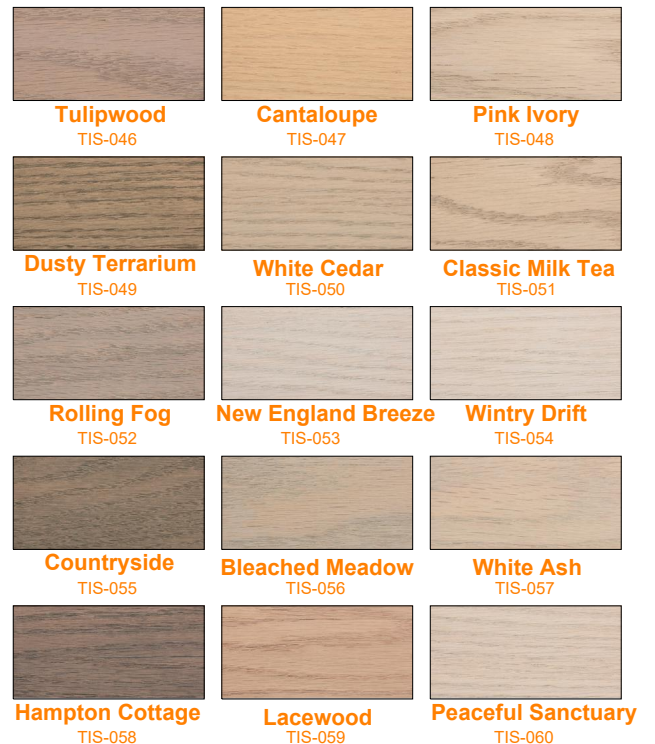

DATE: _____ PROJECT: _____ LOCATION: _____ TYPE: _____

5- WOOD TYPE _____ 6- WOOD STAIN COLOR _____

WOOD SWATCHES

						
PINE	MAPLE	POPLAR	ALDER	BIRCH	ASH	BEECH
						
WALNUT	OAK	HICKORY	CHERRY	MAHOGANY	EBONY	PAINTED

POPULAR PRE - MIXED COLORS

Red Mahogany
B3508

Golden Oak
B3510

Ebony
B3506

Provincial
B3526

English Chestnut
B3520

Early American
B3516

Jacobean
B3504

Colors shown on this printed piece may vary slightly from actual product due to aging, lighting, and printing process. Color samples simulate stain colors on Oak.

DATE:

PROJECT:

LOCATION:

TYPE:

CUSTOM COLORS

CLASSIC COLORS

ACCENT COLORS

CONTEMPORARY COLORS

CASUAL COLORS

Colors shown on this printed piece may vary slightly from actual product due to aging, lighting, and printing process. Color samples simulate stain colors on Oak.