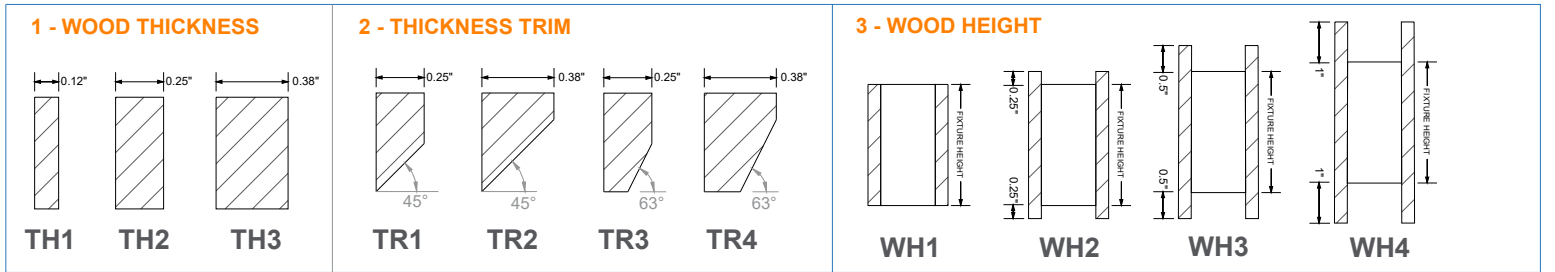

DATE: _____ PROJECT: _____ LOCATION: _____ TYPE: _____

5- WOOD TYPE _____ 6- WOOD STAIN COLOR _____

WOOD SWATCHES

PINE	MAPLE	POPLAR	ALDER	BIRCH	ASH	BEECH
WALNUT	OAK	HICKORY	CHERRY	MAHOGANY	EBONY	PAINTED

ORDERING KEY

1 2 3

4 5 6

COMMENT