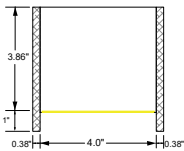

ELECTRICAL

Integral driver with 0-10V dimming standard. Integral emergency battery (Optional). Several driver options available.

DIMENSIONS

LIGHT DISTRIBUTION

LED SYSTEM OUTPUT

OUTPUT	System Watts	Delivered Lumens
	DIRECT	DIRECT
OP1	4 W/ft	380 lm/ft
OP2	6 W/ft	570 lm/ft
OP3	8 W/ft	760 lm/ft
OP4	10 W/ft	950 lm/ft
OP5	Custom Output	Custom Output