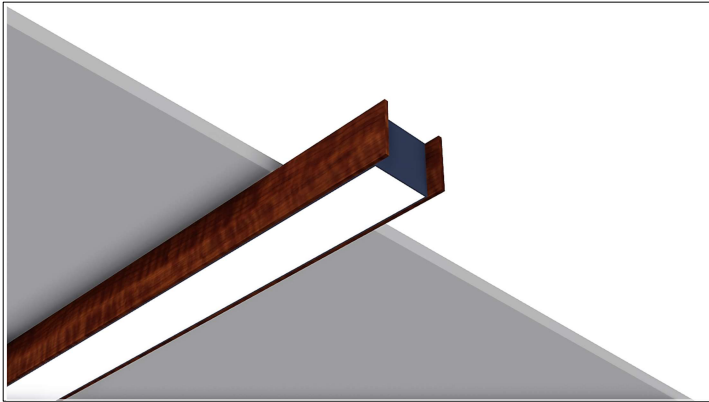

DATE: _____ PROJECT: _____ LOCATION: _____ TYPE: _____

FEATURES

- Available In made to measure lengths accurate up to 1/16".
- Standard Oak wood -Various wood & stain option is available - Consult Factory.
- Patterns available. Must consult factory for custom size and patterns.
- Damp location rated.
- Available in CRI 80+, CRI 90+.
- 5 year, 50,000 hour fixture warranty.
- 2700K, 3000K, 3500K, 4000K & 5000K color temperatures available.
- Available with PoE- Must consult factory.

APPLICATIONS

Commercial and business area, public buildings, offices, retail stores, hotels and restaurants, arts and culture spaces.

FINISH

Standard powder-coated white. Custom colors available.

CONSTRUCTION