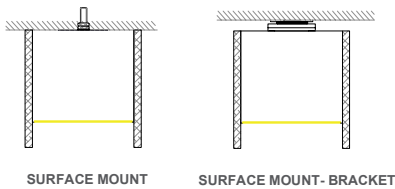

ELECTRICAL

Integral driver with 0-10V dimming standard. Integral emergency battery (Optional). Several driver options available.

DIMENSIONS

LIGHT DISTRIBUTION

LED SYSTEM OUTPUT

OUTPUT	System Watts	Delivered Lumens
	DIRECT	DIRECT
OP1	4 W/ft	380 lm/ft
OP2	6 W/ft	570 lm/ft
OP3	8 W/ft	760 lm/ft
OP4	10 W/ft	950 lm/ft
OP5	Custom Output	Custom Output

Fixture lumen output data refer to delivered lumens for 3500K.
Lumens multiplier 80CRI :0.92 for 27K, 0.95 for 30K & 35K, 1.05 for 40K.
Consult factory for other lumen package.

MOUNTING

ORDERING KEY

1 - MODEL #	2 - LENGTH	3 - CRI	4 - COLOR TEMP	5 - LED OUTPUT	7 - FINISH	6 - VOLTAGE
LUM-WOOD 4SM	2 - 2 ft 4 - 4 ft 6 - 6 ft 8 - 8 ft 10 - 10 ft X'-X"' - Custom Length PAT - Pattern (Consult Factory)	80 CRI 90 CRI	27K - 2700K 30K - 3000K 35K - 3500K 40K - 4000K 50K - 5000K TW - Tunable White RGB - Color Tuning 1 RGBW - Color Tuning 2	D - DIRECT OP1 - 4 W/ft OP2 - 6 W/ft OP3 - 8 W/ft OP4 - 10 W/ft OP5 - Custom Output	W - White (Standard) BLK* - Black CC* - Custom Color (Provide RAL#) *White cord and canopy provided.	UNV - Universal (120/277V) 347V* - 347V *Must use DB Driver