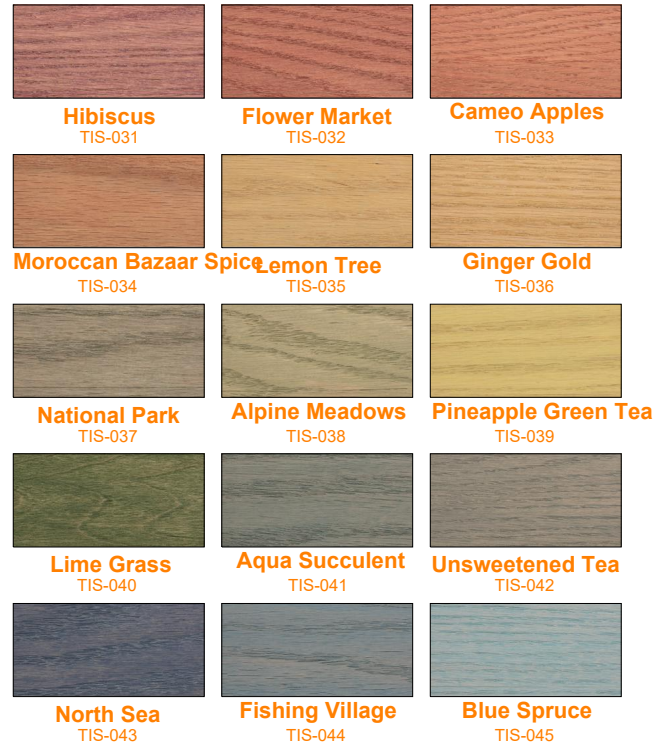

ACCENT COLORS