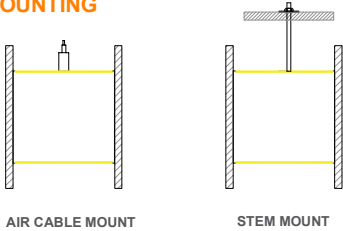

DATE: _____ PROJECT: _____ LOCATION: _____ TYPE: _____

FEATURES

- Available In made to measure lengths accurate up to 1/16".
- Standard Oak wood -Various wood & stain option is available - Consult Factory.
- Patterns available. Must consult factory for custom size and patterns.
- Damp location rated.
- Available in CRI 80+, CRI 90+.
- 5 year, 50,000 hour fixture warranty.
- 2700K, 3000K, 3500K, 4000K & 5000K color temperatures available.
- Available with PoE- Must consult factory.

APPLICATIONS

Commercial and business area, public buildings, offices, retail stores, hotels and restaurants, arts and culture spaces.

FINISH

Standard powder-coated white. Custom colors available.

CONSTRUCTION

Extruded aluminum housing with die cast ends.
Wood: Oak Wood (Standard).

DIFFUSER

Custom formulated high diffusion extruded acrylic lens.
Other diffuser available - consult factory.

FIXTURE RATINGS & CERTIFICATIONS

ELECTRICAL

Integral Driver with 0-10V Dimming Standard, Integral Emergency Battery (Optional), Several Drive Options Available

DIMENSIONS

LIGHT DISTRIBUTION

LED SYSTEM OUTPUT

OUTPUT	System Watts		Delivered Lumens	
	DIRECT	INDIRECT	DIRECT	INDIRECT
OP1	4 W/ft	4 W/ft	380 lm/ft	380 lm/ft
OP2	6 W/ft	6 W/ft	570 lm/ft	570 lm/ft
OP3	8 W/ft	8 W/ft	760 lm/ft	760 lm/ft
OP4	10 W/ft	10 W/ft	950 lm/ft	950 lm/ft
OP5	Custom Output		Custom Output	

Fixture lumen output data refer to delivered lumens for 3500K.
Lumens multiplier 80CRI :0.92 for 27K, 0.95 for 30K & 35K, 1.05 for 40K.
Consult factory for other lumen package.

MOUNTING

ORDERING KEY