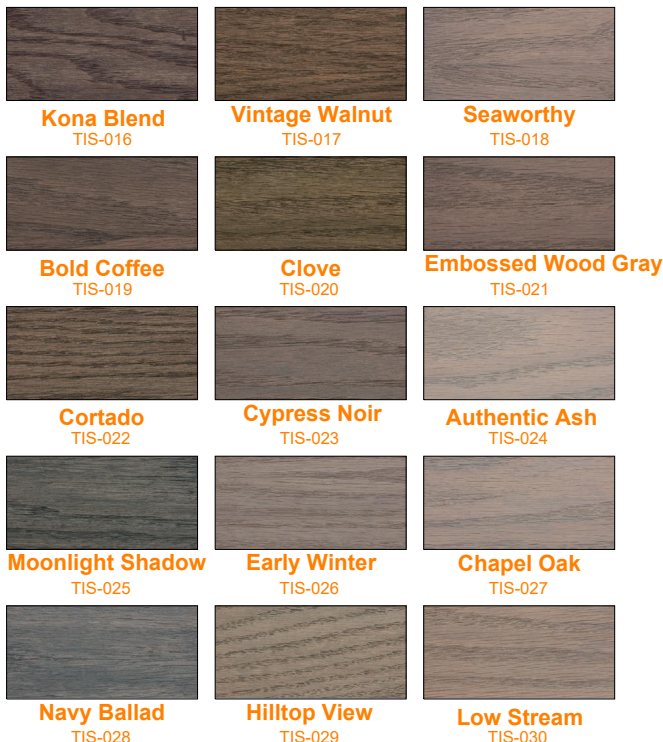

CONTEMPORARY COLORS