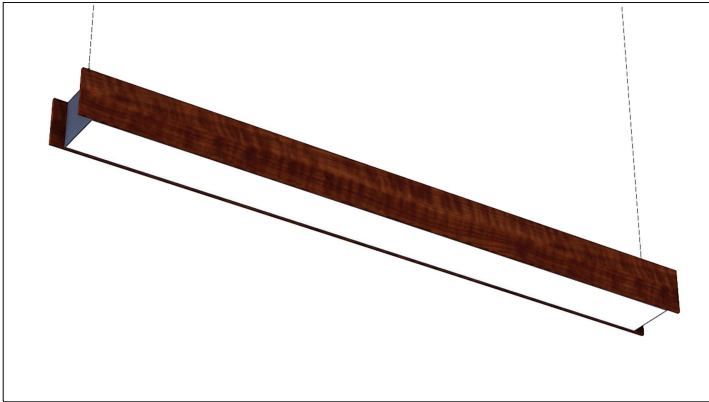

### FEATURES

- Available In made to measure lengths accurate up to 1/16".
- Standard Oak wood -Various wood & stain option is available - Consult Factory.
- Patterns available. Must consult factory for custom size and patterns.
- Damp location rated.
- Available in CRI 80+, CRI 90+.
- 5 year, 50,000 hour fixture warranty.
- 2700K, 3000K, 3500K, 4000K & 5000K color temperatures available.
- Available with PoE- Must consult factory.