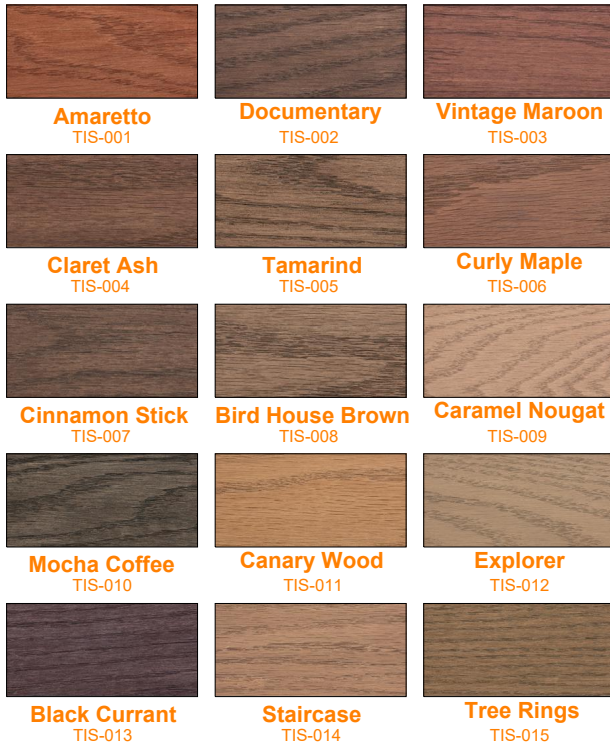

## POPULAR PRE - MIXED COLORS

**Red Mahogany**  
B3508

**Golden Oak**  
B3510

**Ebony**  
B3506

**Provincial**  
B3526

**English Chestnut**  
B3520

**Early American**  
B3516

**Jacobean**  
B3504

Colors shown on this printed piece may vary slightly from actual product due to aging, lighting, and printing process. Color samples simulate stain colors on Oak.

DATE:

PROJECT:

LOCATION:

TYPE:

## CUSTOM COLORS

### CLASSIC COLORS