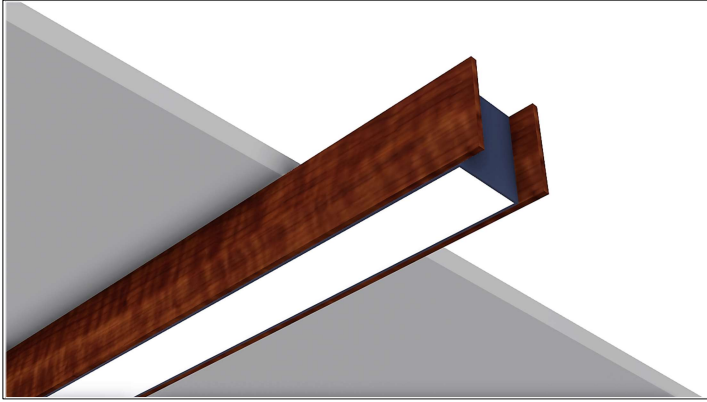

### FEATURES

- Available In made to measure lengths accurate up to 1/16".
- Standard Oak wood -Various wood & stain option is available - Consult Factory.
- Patterns available. Must consult factory for custom size and patterns.
- Damp location rated.
- Available in CRI 80+, CRI 90+.
- 5 year, 50,000 hour fixture warranty.
- 2700K, 3000K, 3500K, 4000K & 5000K color temperatures available.
- Available with PoE- Must consult factory.