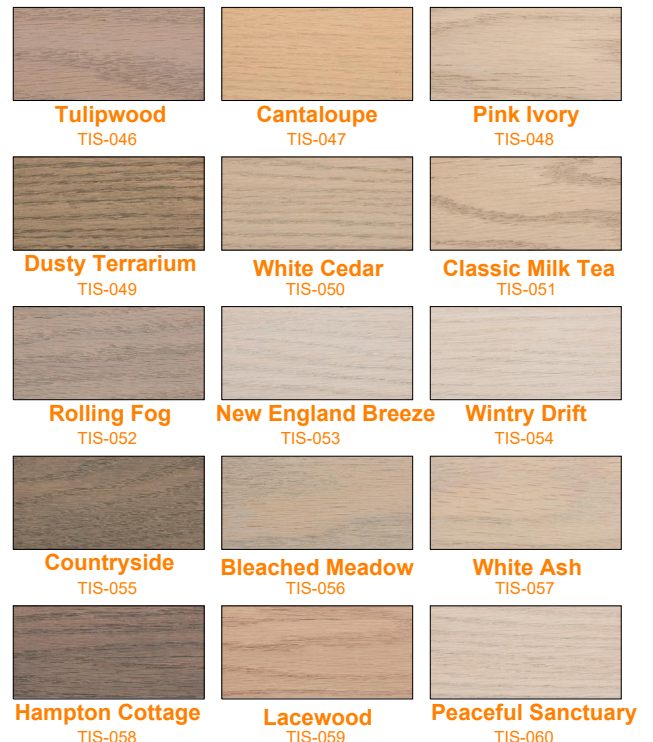

CASUAL COLORS

Colors shown on this printed piece may vary slightly from actual product due to aging, lighting, and printing process. Color samples simulate stain colors on Oak.