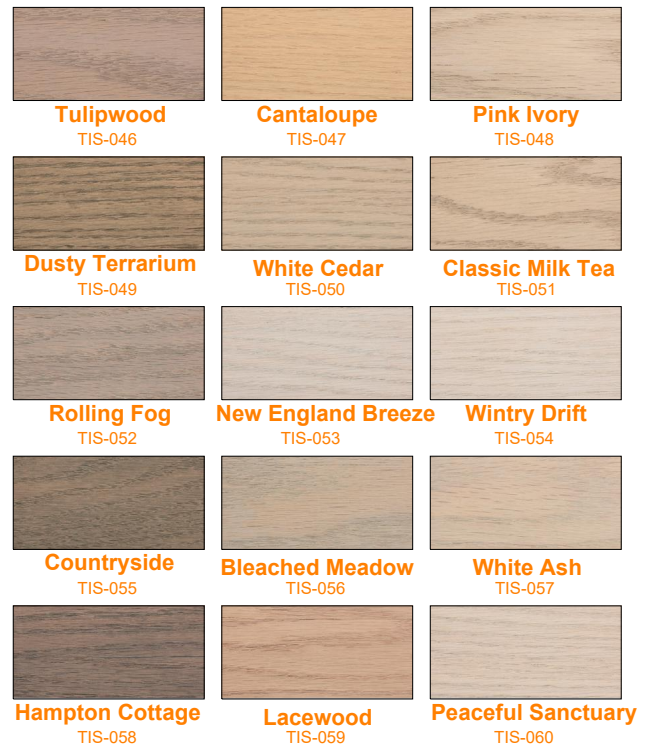

CASUAL COLORS

Colors shown on this printed piece may vary slightly from actual product due to aging, lighting, and printing process. Color samples simulate stain colors on Oak.