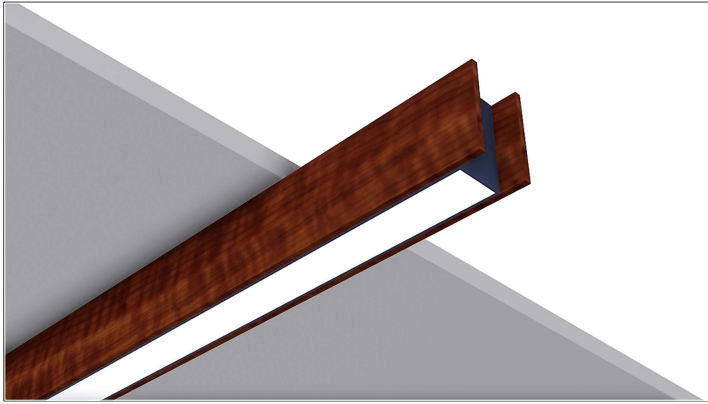

### FEATURES

- Available In made to measure lengths accurate up to 1/16".
- Standard Oak wood -Various wood & stain option is available - Consult Factory.
- Patterns available. Must consult factory for custom size and patterns.
- Damp location rated.
- Available in CRI 80+, CRI 90+.
- 5 year, 50,000 hour fixture warranty.
- 2700K, 3000K, 3500K, 4000K & 5000K color temperatures available.
- Available with PoE- Must consult factory.