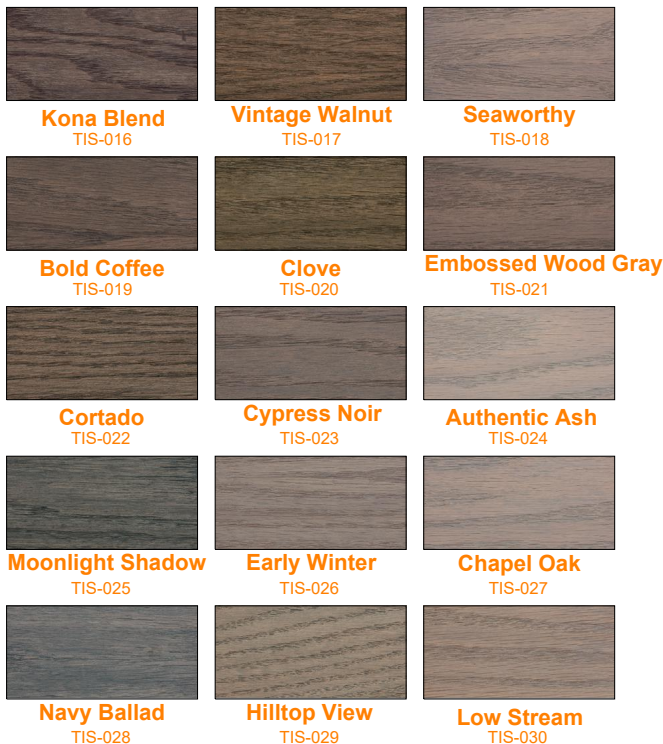

CONTEMPORARY COLORS