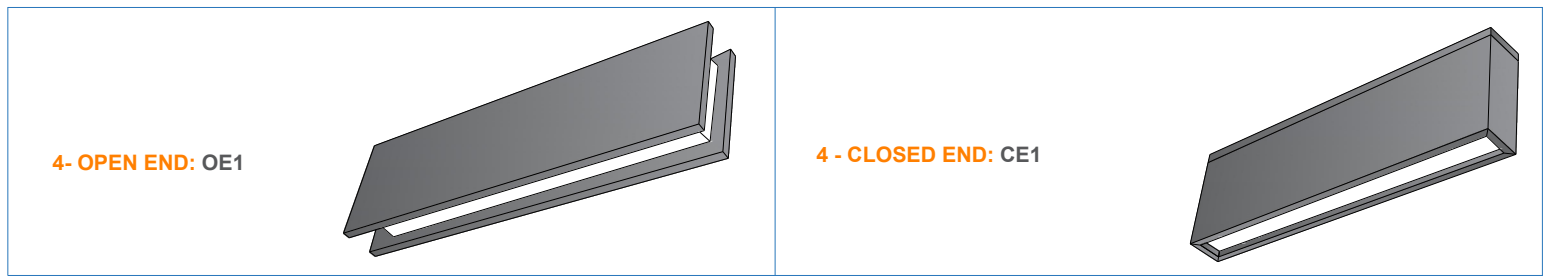

DATE: _____ PROJECT: _____ LOCATION: _____ TYPE: _____

5- WOOD TYPE _____ 6- WOOD STAIN COLOR _____

WOOD SWATCHES

PINE	MAPLE	POPLAR	ALDER	BIRCH	ASH	BEECH
WALNUT	OAK	HICKORY	CHERRY	MAHOGANY	EBONY	PAINTED

ORDERING KEY

1 2 3
4 5 6

COMMENT