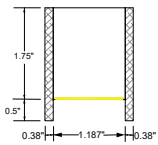

ELECTRICAL

Remote driver with 0-10V dimming standard. Remote emergency battery (Optional). Several driver options available.

DIMENSIONS

LIGHT DISTRIBUTION

LED SYSTEM OUTPUT

OUTPUT	System Watts	Delivered Lumens
	DIRECT	DIRECT
OP1	4 W/ft	380 lm/ft
OP2	6 W/ft	570 lm/ft
OP3	8 W/ft	760 lm/ft
OP4	10 W/ft	950 lm/ft
OP5	Custom Output	Custom Output