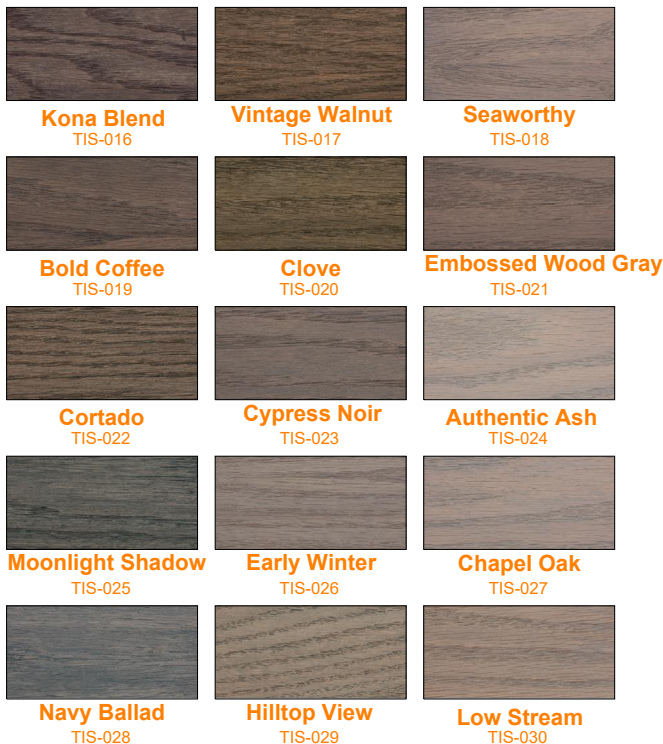

DATE: _____ PROJECT: _____ LOCATION: _____ TYPE: _____

5- WOOD TYPE _____ 6- WOOD STAIN COLOR _____

WOOD SWATCHES

						
PINE	MAPLE	POPLAR	ALDER	BIRCH	ASH	BEECH
						
WALNUT	OAK	HICKORY	CHERRY	MAHOGANY	EBONY	PAINTED

Gunstock
B3530

Golden Pecan
B3522

Espresso
B3518

Classic Gray
B3512

Red Oak
B3528

Natural
B3524

Dark Walnut
B3502

Colors shown on this printed piece may vary slightly from actual product due to aging, lighting, and printing process. Color samples simulate stain colors on Oak.

DATE:

PROJECT:

LOCATION:

TYPE:

CUSTOM COLORS

CLASSIC COLORS

ACCENT COLORS

CONTEMPORARY COLORS

CASUAL COLORS

Colors shown on this printed piece may vary slightly from actual product due to aging, lighting, and printing process. Color samples simulate stain colors on Oak.