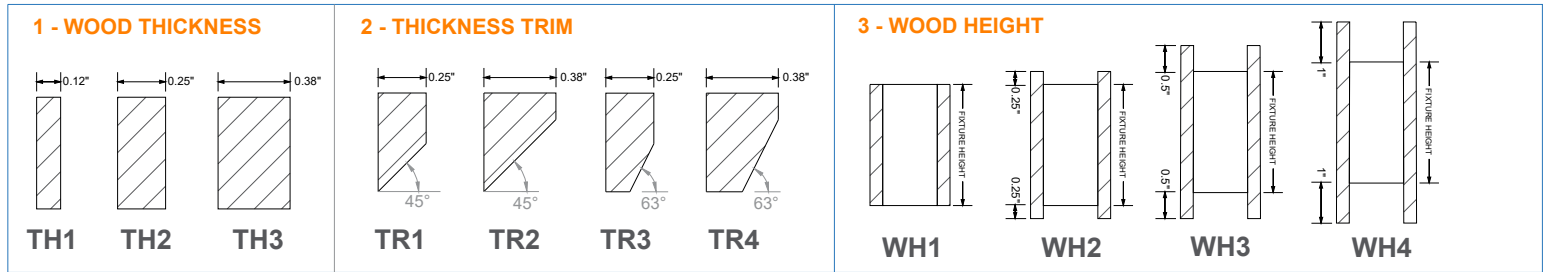

DATE: _____ PROJECT: _____ LOCATION: _____ TYPE: _____

5- WOOD TYPE _____ 6- WOOD STAIN COLOR _____

WOOD SWATCHES

PINE	MAPLE	POPLAR	ALDER	BIRCH	ASH	BEECH
WALNUT	OAK	HICKORY	CHERRY	MAHOGANY	EBONY	PAINTED

ORDERING KEY

1 2 3
4 5 6

COMMENT