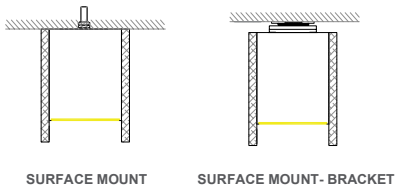

DATE: _____ PROJECT: _____ LOCATION: _____ TYPE: _____

FEATURES

- Available In made to measure lengths accurate up to 1/16".
- Standard Oak wood -Various wood & stain option is available - Consult Factory.
- Patterns available. Must consult factory for custom size and patterns.
- Damp location rated.
- Available in CRI 80+, CRI 90+.
- 5 year, 50,000 hour fixture warranty.
- 2700K, 3000K, 3500K, 4000K & 5000K color temperatures available.
- Available with PoE- Must consult factory.

APPLICATIONS

Commercial and business area, public buildings, offices, retail stores, hotels and restaurants, arts and culture spaces.

FINISH

Standard powder-coated white. Custom colors available.

CONSTRUCTION

Extruded aluminum housing with die cast ends.
Wood: Oak Wood (Standard).

DIFFUSER

Custom formulated high diffusion extruded acrylic lens.
Other diffuser available - consult factory.

FIXTURE RATINGS & CERTIFICATIONS

ELECTRICAL

Remote driver with 0-10V dimming standard. Remote emergency battery (Optional). Several driver options available.

DIMENSIONS

LIGHT DISTRIBUTION

LED SYSTEM OUTPUT

OUTPUT	System Watts	Delivered Lumens
	DIRECT	DIRECT
OP1	4 W/ft	380 lm/ft
OP2	6 W/ft	570 lm/ft
OP3	8 W/ft	760 lm/ft
OP4	10 W/ft	950 lm/ft
OP5	Custom Output	Custom Output

Fixture lumen output data refer to delivered lumens for 3500K.
Lumens multiplier 80CRI :0.92 for 27K, 0.95 for 30K & 35K, 1.05 for 40K.
Consult factory for other lumen package.

MOUNTING

ORDERING KEY