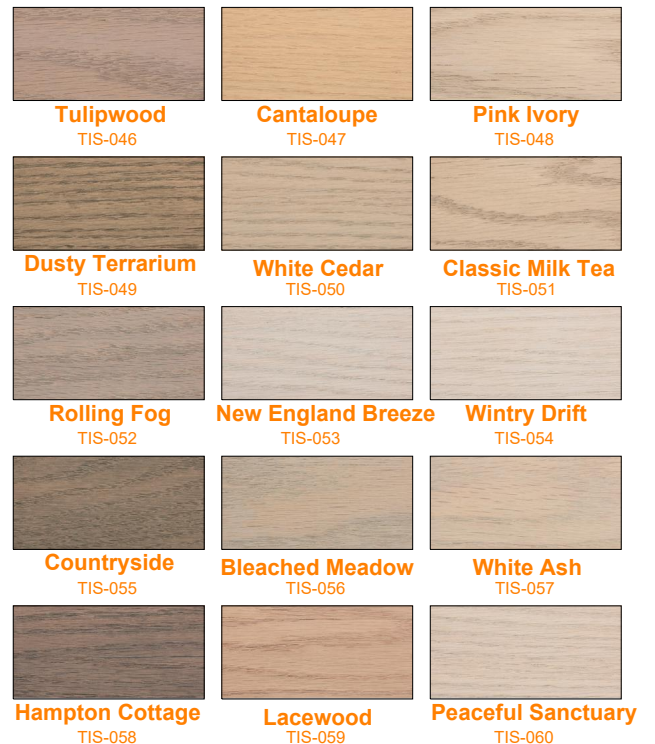

DATE: _____ PROJECT: _____ LOCATION: _____ TYPE: _____

5- WOOD TYPE _____ 6- WOOD STAIN COLOR _____

WOOD SWATCHES

						
PINE	MAPLE	POPLAR	ALDER	BIRCH	ASH	BEECH
						
WALNUT	OAK	HICKORY	CHERRY	MAHOGANY	EBONY	PAINTED

Gunstock
B3530

Golden Pecan
B3522

Espresso
B3518

Classic Gray
B3512

Red Oak
B3528

Natural
B3524

Dark Walnut
B3502

Colors shown on this printed piece may vary slightly from actual product due to aging, lighting, and printing process. Color samples simulate stain colors on Oak.

DATE:

PROJECT:

LOCATION:

TYPE:

CUSTOM COLORS

CLASSIC COLORS

ACCENT COLORS

CONTEMPORARY COLORS

CASUAL COLORS

Colors shown on this printed piece may vary slightly from actual product due to aging, lighting, and printing process. Color samples simulate stain colors on Oak.