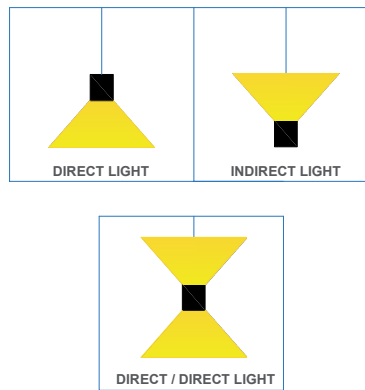

DATE: _____ PROJECT: _____ LOCATION: _____ TYPE: _____

FEATURES

- Available In made to measure lengths accurate up to 1/16".
- Standard Oak wood -Various wood & stain option is available - Consult Factory.
- Patterns available. Must consult factory for custom size and patterns.
- Damp location rated.
- Available in CRI 80+, CRI 90+.
- 5 year, 50,000 hour fixture warranty.
- 2700K, 3000K, 3500K, 4000K & 5000K color temperatures available.
- Available with PoE- Must consult factory.

ELECTRICAL

Remote driver with 0-10V dimming standard. Remote emergency battery (Optional). Several driver options available.

DIMENSIONS

LIGHT DISTRIBUTION

LED SYSTEM OUTPUT

OUTPUT	System Watts		Delivered Lumens	
	DIRECT	INDIRECT	DIRECT	INDIRECT
OP1	4 W/ft	4 W/ft	380 lm/ft	380 lm/ft
OP2	6 W/ft	6 W/ft	570 lm/ft	570 lm/ft
OP3	8 W/ft	8 W/ft	760 lm/ft	760 lm/ft
OP4	10 W/ft	10 W/ft	950 lm/ft	950 lm/ft
OP5	Custom Output		Custom Output	

Fixture lumen output data refer to delivered lumens for 3500K.
Lumens multiplier 80CRI :0.92 for 27K, 0.95 for 30K & 35K, 1.05 for 40K.
Consult factory for other lumen package.

MOUNTING

ORDERING KEY

1 - MODEL #	2 - LENGTH	3 - CRI	4 - COLOR TEMP	5 - LED OUTPUT		6 - VOLTAGE
LUM-WOOD 1P	2 - 2 ft 4 - 4 ft 6 - 6 ft 8 - 8 ft 10 - 10 ft X'-X'' - Custom Length PAT - Pattern (Consult Factory)	80 CRI 90 CRI	27K - 2700K 30K - 3000K 35K - 3500K 40K - 4000K 50K - 5000K TW - Tunable White RGB - Color Tuning 1 RGBW - Color Tuning 2	D - DIRECT OP1 - 4 W/ft OP2 - 6 W/ft OP3 - 8 W/ft OP4 - 10 W/ft OP5 - Custom Output	ID - INDIRECT OP1 - 4 W/ft OP2 - 6 W/ft OP3 - 8 W/ft OP4 - 10 W/ft OP5 - Custom Output	UNV - Universal (120/277V) 347V* - 347V *Must use DB Driver