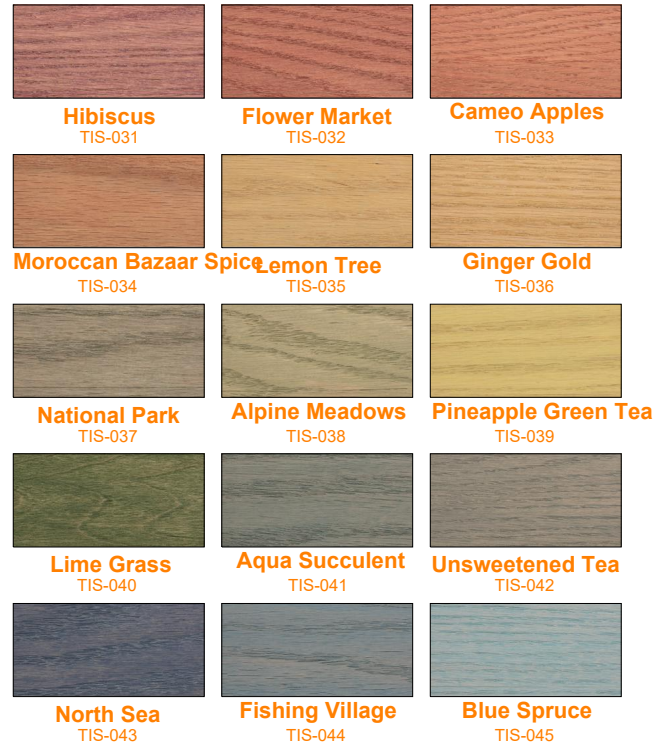

DATE: _____ PROJECT: _____ LOCATION: _____ TYPE: _____

5- WOOD TYPE _____ 6- WOOD STAIN COLOR _____

WOOD SWATCHES

						
PINE	MAPLE	POPLAR	ALDER	BIRCH	ASH	BEECH
						
WALNUT	OAK	HICKORY	CHERRY	MAHOGANY	EBONY	PAINTED

Gunstock
B3530

Golden Pecan
B3522

Espresso
B3518

Classic Gray
B3512

Red Oak
B3528

Natural
B3524

Dark Walnut
B3502

Colors shown on this printed piece may vary slightly from actual product due to aging, lighting, and printing process. Color samples simulate stain colors on Oak.

DATE:

PROJECT:

LOCATION:

TYPE:

CUSTOM COLORS

CLASSIC COLORS

ACCENT COLORS

CONTEMPORARY COLORS

CASUAL COLORS

Colors shown on this printed piece may vary slightly from actual product due to aging, lighting, and printing process. Color samples simulate stain colors on Oak.