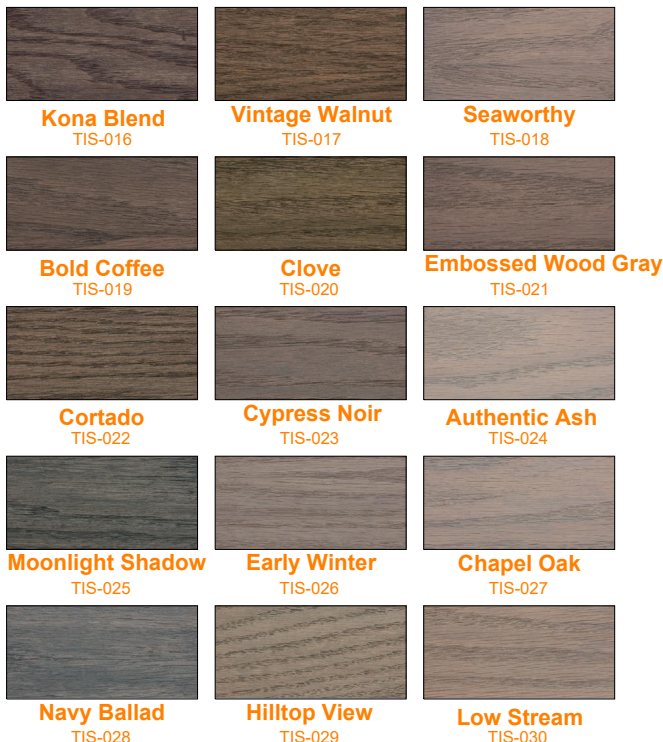

DATE: _____ PROJECT: _____ LOCATION: _____ TYPE: _____

5- WOOD TYPE _____ 6- WOOD STAIN COLOR _____

WOOD SWATCHES

						
PINE	MAPLE	POPLAR	ALDER	BIRCH	ASH	BEECH
						
WALNUT	OAK	HICKORY	CHERRY	MAHOGANY	EBONY	PAINTED

Gunstock
B3530

Golden Pecan
B3522

Espresso
B3518

Classic Gray
B3512

Red Oak
B3528

Natural
B3524

Dark Walnut
B3502

Colors shown on this printed piece may vary slightly from actual product due to aging, lighting, and printing process. Color samples simulate stain colors on Oak.

DATE:

PROJECT:

LOCATION:

TYPE:

CUSTOM COLORS

CLASSIC COLORS

ACCENT COLORS

CONTEMPORARY COLORS

CASUAL COLORS

Colors shown on this printed piece may vary slightly from actual product due to aging, lighting, and printing process. Color samples simulate stain colors on Oak.