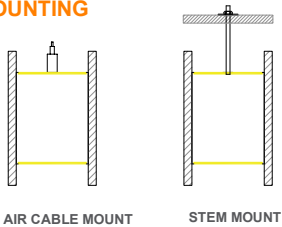

ELECTRICAL

Remote driver with 0-10V dimming standard. Remote emergency battery (Optional). Several driver options available.

DIMENSIONS

LIGHT DISTRIBUTION

LED SYSTEM OUTPUT

OUTPUT	System Watts		Delivered Lumens	
	DIRECT	INDIRECT	DIRECT	INDIRECT
OP1	4 W/ft	4 W/ft	380 lm/ft	380 lm/ft
OP2	6 W/ft	6 W/ft	570 lm/ft	570 lm/ft
OP3	8 W/ft	8 W/ft	760 lm/ft	760 lm/ft
OP4	10 W/ft	10 W/ft	950 lm/ft	950 lm/ft
OP5	Custom Output		Custom Output	

Fixture lumen output data refer to delivered lumens for 3500K.
Lumens multiplier 80CRI :0.92 for 27K, 0.95 for 30K & 35K, 1.05 for 40K.
Consult factory for other lumen package.

MOUNTING

ORDERING KEY

1 - MODEL #	2 - LENGTH	3 - CRI	4 - COLOR TEMP	5 - LED OUTPUT		6 - VOLTAGE
LUM-WOOD 1P	2 - 2 ft 4 - 4 ft 6 - 6 ft 8 - 8 ft 10 - 10 ft X'-X'' - Custom Length PAT - Pattern (Consult Factory)	80 CRI 90 CRI	27K - 2700K 30K - 3000K 35K - 3500K 40K - 4000K 50K - 5000K TW - Tunable White RGB - Color Tuning 1 RGBW - Color Tuning 2	D - DIRECT OP1 - 4 W/ft OP2 - 6 W/ft OP3 - 8 W/ft OP4 - 10 W/ft OP5 - Custom Output	ID - INDIRECT OP1 - 4 W/ft OP2 - 6 W/ft OP3 - 8 W/ft OP4 - 10 W/ft OP5 - Custom Output	UNV - Universal (120/277V) 347V* - 347V *Must use DB Driver