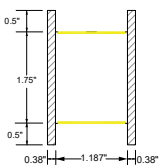

ELECTRICAL

Remote driver with 0-10V dimming standard. Remote emergency battery (Optional). Several driver options available.

DIMENSIONS

LIGHT DISTRIBUTION

LED SYSTEM OUTPUT

OUTPUT	System Watts		Delivered Lumens	
	DIRECT	INDIRECT	DIRECT	INDIRECT
OP1	4 W/ft	4 W/ft	380 lm/ft	380 lm/ft
OP2	6 W/ft	6 W/ft	570 lm/ft	570 lm/ft
OP3	8 W/ft	8 W/ft	760 lm/ft	760 lm/ft
OP4	10 W/ft	10 W/ft	950 lm/ft	950 lm/ft
OP5	Custom Output		Custom Output	

Fixture lumen output data refer to delivered lumens for 3500K.
Lumens multiplier 80CRI :0.92 for 27K, 0.95 for 30K & 35K, 1.05 for 40K.
Consult factory for other lumen package.

MOUNTING

ORDERING KEY

1 - MODEL #	2 - LENGTH	3 - CRI	4 - COLOR TEMP	5 - LED OUTPUT		6 - VOLTAGE
LUM-WOOD 1P	2 - 2 ft 4 - 4 ft 6 - 6 ft 8 - 8 ft 10 - 10 ft X'-X'' - Custom Length PAT - Pattern (Consult Factory)	80 CRI 90 CRI	27K - 2700K 30K - 3000K 35K - 3500K 40K - 4000K 50K - 5000K TW - Tunable White RGB - Color Tuning 1 RGBW - Color Tuning 2	D - DIRECT OP1 - 4 W/ft OP2 - 6 W/ft OP3 - 8 W/ft OP4 - 10 W/ft OP5 - Custom Output	ID - INDIRECT OP1 - 4 W/ft OP2 - 6 W/ft OP3 - 8 W/ft OP4 - 10 W/ft OP5 - Custom Output	UNV - Universal (120/277V) 347V* - 347V *Must use DB Driver