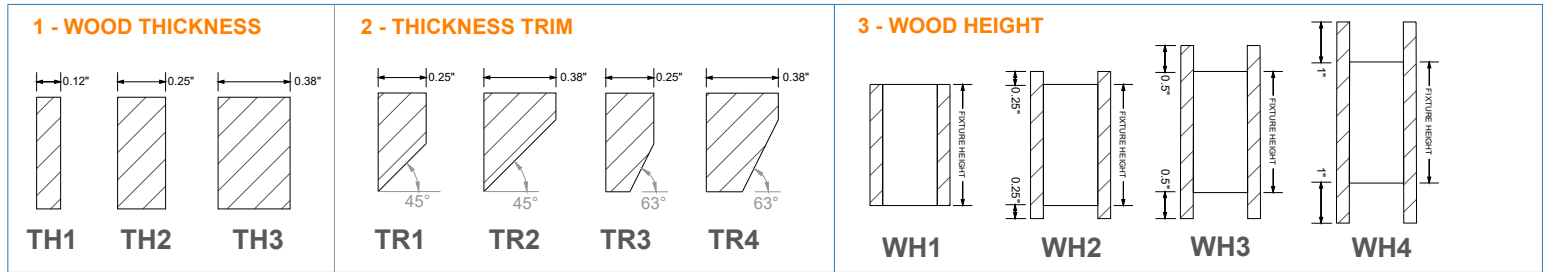

DATE: _____ PROJECT: _____ LOCATION: _____ TYPE: _____

5- WOOD TYPE _____ 6- WOOD STAIN COLOR _____

WOOD SWATCHES

PINE	MAPLE	POPLAR	ALDER	BIRCH	ASH	BEECH
WALNUT	OAK	HICKORY	CHERRY	MAHOGANY	EBONY	PAINTED

ORDERING KEY

1	2	3
4	5	6

COMMENT