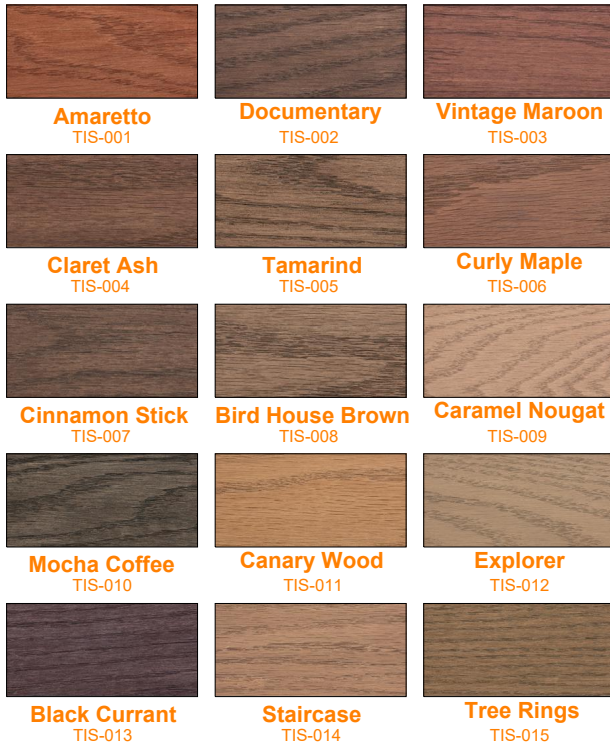

DATE: _____ PROJECT: _____ LOCATION: _____ TYPE: _____

5- WOOD TYPE _____ 6- WOOD STAIN COLOR _____

WOOD SWATCHES

						
PINE	MAPLE	POPLAR	ALDER	BIRCH	ASH	BEECH
						
WALNUT	OAK	HICKORY	CHERRY	MAHOGANY	EBONY	PAINTED

Gunstock
B3530

Golden Pecan
B3522

Espresso
B3518

Classic Gray
B3512

Red Oak
B3528

Natural
B3524

Dark Walnut
B3502

Colors shown on this printed piece may vary slightly from actual product due to aging, lighting, and printing process. Color samples simulate stain colors on Oak.

DATE:

PROJECT:

LOCATION:

TYPE:

CUSTOM COLORS

CLASSIC COLORS

ACCENT COLORS

CONTEMPORARY COLORS

CASUAL COLORS

Colors shown on this printed piece may vary slightly from actual product due to aging, lighting, and printing process. Color samples simulate stain colors on Oak.