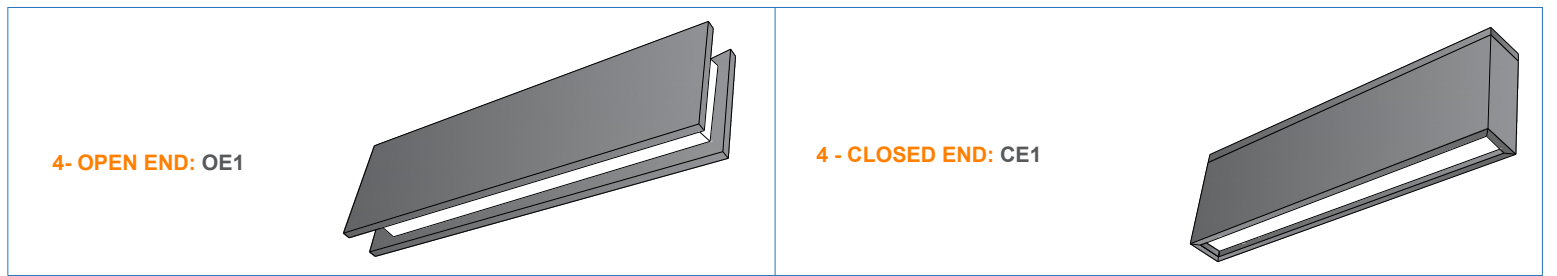

DATE: _____ PROJECT: _____ LOCATION: _____ TYPE: _____

5- WOOD TYPE _____ 6- WOOD STAIN COLOR _____

WOOD SWATCHES

PINE	MAPLE	POPLAR	ALDER	BIRCH	ASH	BEECH
WALNUT	OAK	HICKORY	CHERRY	MAHOGANY	EBONY	PAINTED

ORDERING KEY

1	2	3
4	5	6

COMMENT