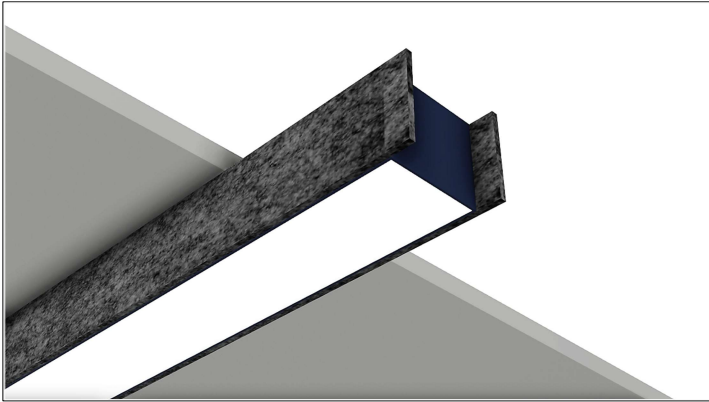

DATE: _____ PROJECT: _____ LOCATION: _____ TYPE: _____

FEATURES

- Available In made to measure lengths accurate up to 1/16".
- NRC (Noise Reduction Coefficient) of .75.
- Acoustical felt is available in 28 colors standard.
- Patterns available. Must consult factory for custom size and patterns.
- Damp location rated.
- Available in CRI 80+, CRI 90+
- 5 year, 50,000 hour fixture warranty.
- 2700K, 3000K, 3500K, 4000K & 5000K color temperatures available.
- Available with PoE- Must consult factory.

APPLICATIONS

Commercial and business area, public buildings, offices, retail stores, hotels and restaurants, arts and culture spaces.

FINISH

Standard powder-coated white. Custom colors available.

CONSTRUCTION

Extruded aluminum housing with die cast ends.
BAFFLE: Acoustical Felt.

DIFFUSER

Custom formulated high diffusion extruded acrylic lens.
Other diffuser available - consult factory.

FIXTURE RATINGS & CERTIFICATIONS