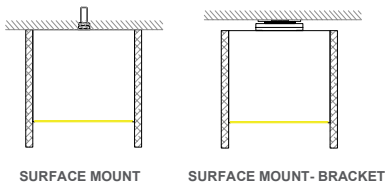

DATE: _____ PROJECT: _____ LOCATION: _____ TYPE: _____

FEATURES

- Available In made to measure lengths accurate up to 1/16".
- NRC (Noise Reduction Coefficient) of .75.
- Acoustical felt is available in 28 colors standard.
- Patterns available. Must consult factory for custom size and patterns.
- Damp location rated.
- Available in CRI 80+, CRI 90+
- 5 year, 50,000 hour fixture warranty.
- 2700K, 3000K, 3500K, 4000K & 5000K color temperatures available.
- Available with PoE- Must consult factory.

APPLICATIONS

Commercial and business area, public buildings, offices, retail stores, hotels and restaurants, arts and culture spaces.

FINISH

Standard powder-coated white. Custom colors available.

CONSTRUCTION

Extruded aluminum housing with die cast ends.
BAFFLE: Acoustical Felt.

DIFFUSER

Custom formulated high diffusion extruded acrylic lens.
Other diffuser available - consult factory.

FIXTURE RATINGS & CERTIFICATIONS

ELECTRICAL

Integral driver with 0-10V dimming standard. Integral emergency battery (Optional). Several driver options available.

DIMENSIONS

LIGHT DISTRIBUTION

LED SYSTEM OUTPUT

OUTPUT	System Watts	Delivered Lumens
	DIRECT	DIRECT
OP1	4 W/ft	380 lm/ft
OP2	6 W/ft	570 lm/ft
OP3	8 W/ft	760 lm/ft
OP4	10 W/ft	950 lm/ft
OP5	Custom Output	Custom Output

Fixture lumen output data refer to delivered lumens for 3500K.
Lumens multiplier 80CRI :0.92 for 27K, 0.95 for 30K & 35K, 1.05 for 40K.
Consult factory for other lumen package.

MOUNTING

ORDERING KEY