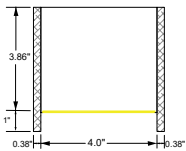

ELECTRICAL

Integral driver with 0-10V dimming standard. Integral emergency battery (Optional). Several driver options available.

DIMENSIONS

LIGHT DISTRIBUTION

LED SYSTEM OUTPUT

OUTPUT	System Watts	Delivered Lumens
	DIRECT	DIRECT
OP1	4 W/ft	380 lm/ft
OP2	6 W/ft	570 lm/ft
OP3	8 W/ft	760 lm/ft
OP4	10 W/ft	950 lm/ft
OP5	Custom Output	Custom Output