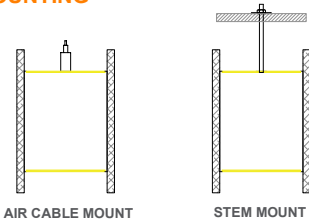

ELECTRICAL

Integral driver with 0-10V dimming standard. Integral emergency battery (Optional). Several driver options available.

DIMENSIONS

LIGHT DISTRIBUTION

LED SYSTEM OUTPUT

OUTPUT	System Watts		Delivered Lumens	
	DIRECT	INDIRECT	DIRECT	INDIRECT
OP1	4 W/ft	4 W/ft	380 lm/ft	380 lm/ft
OP2	6 W/ft	6 W/ft	570 lm/ft	570 lm/ft
OP3	8 W/ft	8 W/ft	760 lm/ft	760 lm/ft
OP4	10 W/ft	10 W/ft	950 lm/ft	950 lm/ft
OP5	Custom Output		Custom Output	

Fixture lumen output data refer to delivered lumens for 3500K.
Lumens multiplier 80CRI :0.92 for 27K, 0.95 for 30K & 35K, 1.05 for 40K.
Consult factory for other lumen package.

MOUNTING

ORDERING KEY

1 - MODEL #	2 - LENGTH	3 - CRI	4 - COLOR TEMP	5 - LED OUTPUT		6 - VOLTAGE
LUM-ACO 3P	2 - 2 ft 4 - 4 ft 6 - 6 ft 8 - 8 ft 10 - 10 ft X'-X"' - Custom Length PAT - Pattern (Consult Factory)	80 CRI 90 CRI	27K - 2700K 30K - 3000K 35K - 3500K 40K - 4000K 50K - 5000K TW - Tunable White RGB - Color Tuning 1 RGBW - Color Tuning 2	D - DIRECT OP1 - 4 W/ft OP2 - 6 W/ft OP3 - 8 W/ft OP4 - 10 W/ft OP5 - Custom Output	ID - INDIRECT OP1 - 4 W/ft OP2 - 6 W/ft OP3 - 8 W/ft OP4 - 10 W/ft OP5 - Custom Output	UNV - Universal (120/277V) 347V* - 347V *Must use DB Driver