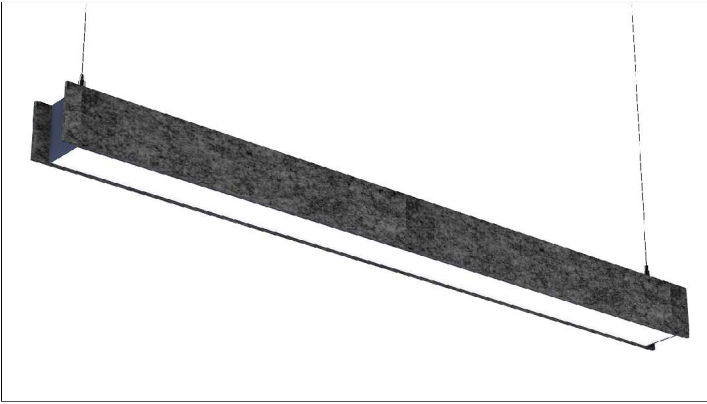

DATE: _____ PROJECT: _____ LOCATION: _____ TYPE: _____

FEATURES

- Available In made to measure lengths accurate up to 1/16".
- NRC (Noise Reduction Coefficient) of .75.
- Acoustical felt is available in 28 colors standard.
- Patterns available. Must consult factory for custom size and patterns.
- Damp location rated.
- Available in CRI 80+, CRI 90+
- 5 year, 50,000 hour fixture warranty.
- 2700K, 3000K, 3500K, 4000K & 5000K color temperatures available.
- Available with PoE- Must consult factory.