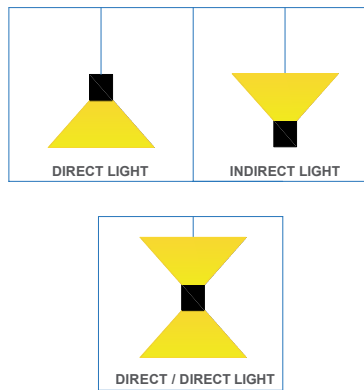

ELECTRICAL

Integral driver with 0-10V dimming standard. Integral emergency battery (Optional). Several driver options available.

DIMENSIONS

LIGHT DISTRIBUTION

LED SYSTEM OUTPUT

OUTPUT	System Watts		Delivered Lumens	
	DIRECT	INDIRECT	DIRECT	INDIRECT
OP1	4 W/ft	4 W/ft	380 lm/ft	380 lm/ft
OP2	6 W/ft	6 W/ft	570 lm/ft	570 lm/ft
OP3	8 W/ft	8 W/ft	760 lm/ft	760 lm/ft
OP4	10 W/ft	10 W/ft	950 lm/ft	950 lm/ft
OP5	Custom Output		Custom Output	

Fixture lumen output data refer to delivered lumens for 3500K.
Lumens multiplier 80CRI :0.92 for 27K, 0.95 for 30K & 35K, 1.05 for 40K.
Consult factory for other lumen package.

MOUNTING

ORDERING KEY

1 - MODEL #	2 - LENGTH	3 - CRI	4 - COLOR TEMP	5 - LED OUTPUT		6 - VOLTAGE
LUM-ACO 3P	2 - 2 ft 4 - 4 ft 6 - 6 ft 8 - 8 ft 10 - 10 ft X'-X"' - Custom Length PAT - Pattern (Consult Factory)	80 CRI 90 CRI	27K - 2700K 30K - 3000K 35K - 3500K 40K - 4000K 50K - 5000K TW - Tunable White RGB - Color Tuning 1 RGBW - Color Tuning 2	D - DIRECT OP1 - 4 W/ft OP2 - 6 W/ft OP3 - 8 W/ft OP4 - 10 W/ft OP5 - Custom Output	ID - INDIRECT OP1 - 4 W/ft OP2 - 6 W/ft OP3 - 8 W/ft OP4 - 10 W/ft OP5 - Custom Output	UNV - Universal (120/277V) 347V* - 347V *Must use DB Driver