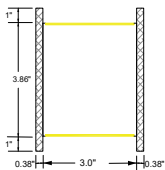

ELECTRICAL

Integral driver with 0-10V dimming standard. Integral emergency battery (Optional). Several driver options available.

DIMENSIONS

LIGHT DISTRIBUTION

LED SYSTEM OUTPUT

OUTPUT	System Watts		Delivered Lumens	
	DIRECT	INDIRECT	DIRECT	INDIRECT
OP1	4 W/ft	4 W/ft	380 lm/ft	380 lm/ft
OP2	6 W/ft	6 W/ft	570 lm/ft	570 lm/ft
OP3	8 W/ft	8 W/ft	760 lm/ft	760 lm/ft
OP4	10 W/ft	10 W/ft	950 lm/ft	950 lm/ft
OP5	Custom Output		Custom Output	