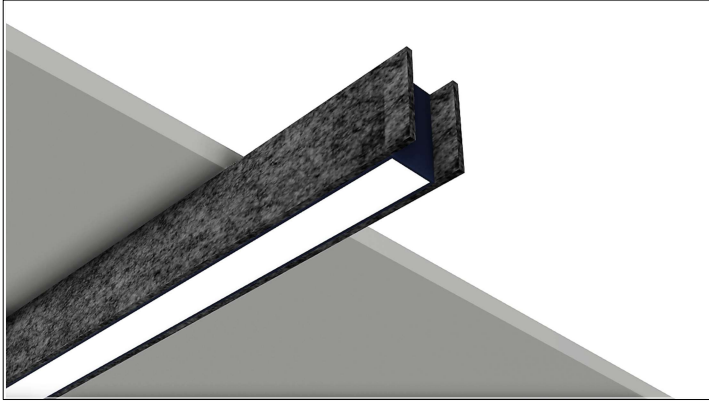

DATE: _____ PROJECT: _____ LOCATION: _____ TYPE: _____

FEATURES

- Available In made to measure lengths accurate up to 1/16".
- NRC (Noise Reduction Coefficient) of .75.
- Acoustical felt is available in 28 colors standard.
- Patterns available. Must consult factory for custom size and patterns.
- Damp location rated.
- Available in CRI 80+, CRI 90+
- 5 year, 50,000 hour fixture warranty.
- 2700K, 3000K, 3500K, 4000K & 5000K color temperatures available.
- Available with PoE- Must consult factory.

APPLICATIONS

Commercial and business area, public buildings, offices, retail stores, hotels and restaurants, arts and culture spaces.

FINISH

Standard powder-coated white. Custom colors available.

CONSTRUCTION

Extruded aluminum housing with die cast ends.
BAFFLE: Acoustical Felt.

DIFFUSER

Custom formulated high diffusion extruded acrylic lens.
Other diffuser available - consult factory.

FIXTURE RATINGS & CERTIFICATIONS