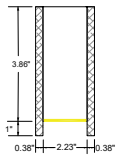

ELECTRICAL

Integral driver with 0-10V dimming standard. Integral emergency battery (Optional). Several driver options available.

DIMENSIONS

LIGHT DISTRIBUTION

LED SYSTEM OUTPUT

OUTPUT	System Watts	Delivered Lumens
	DIRECT	DIRECT
OP1	4 W/ft	380 lm/ft
OP2	6 W/ft	570 lm/ft
OP3	8 W/ft	760 lm/ft
OP4	10 W/ft	950 lm/ft
OP5	Custom Output	Custom Output