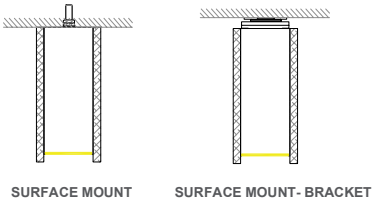

Fixture lumen output data refer to delivered lumens for 3500K.
Lumens multiplier 80CRI :0.92 for 27K, 0.95 for 30K & 35K, 1.05 for 40K.
Consult factory for other lumen package.

MOUNTING

ORDERING KEY

1 - MODEL #	2 - LENGTH	3 - CRI	4 - COLOR TEMP	5 - LED OUTPUT	7 - FINISH	6 - VOLTAGE
LUM-ACO SLIM 2SM	2 - 2 ft 4 - 4 ft 6 - 6 ft 8 - 8 ft 10 - 10 ft X'-X" - Custom Length PAT - Pattern (Consult Factory)	80 CRI 90 CRI	27K - 2700K 30K - 3000K 35K - 3500K 40K - 4000K 50K - 5000K TW - Tunable White RGB - Color Tuning 1 RGBW - Color Tuning 2	D - DIRECT OP1 - 4 W/ft OP2 - 6 W/ft OP3 - 8 W/ft OP4 - 10 W/ft OP5 - Custom Output	W - White (Standard) BLK* - Black CC* - Custom Color (Provide RAL#) *White cord and canopy provided.	UNV - Universal (120/277V) 347V* - 347V *Must use DB Driver