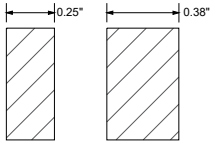

DATE: _____ PROJECT: _____ LOCATION: _____ TYPE: _____

1 - ACOUSTICAL THICKNESS

TH1 TH2