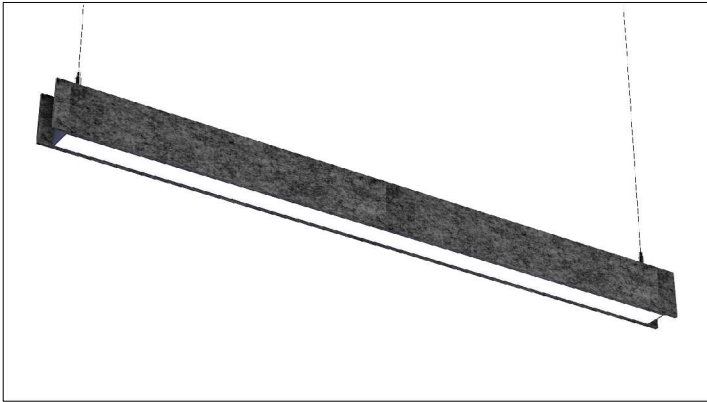

DATE: _____ PROJECT: _____ LOCATION: _____ TYPE: _____

FEATURES

- Available In made to measure lengths accurate up to 1/16".
- NRC (Noise Reduction Coefficient) of .75.
- Acoustical felt is available in 28 colors standard.
- Patterns available. Must consult factory for custom size and patterns.
- Damp location rated.
- Available in CRI 80+, CRI 90+
- 5 year, 50,000 hour fixture warranty.
- 2700K, 3000K, 3500K, 4000K & 5000K color temperatures available.
- Available with PoE- Must consult factory.