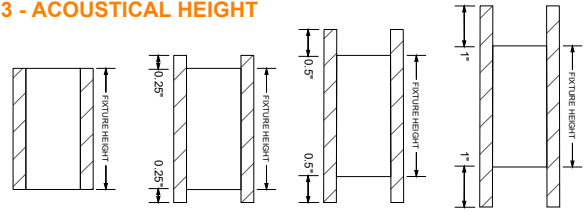

3 - ACOUSTICAL HEIGHT

WH1 WH2 WH3 WH4