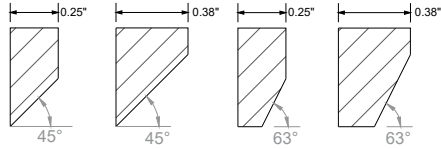

2 - THICKNESS TRIM

TR1 TR2 TR3 TR4