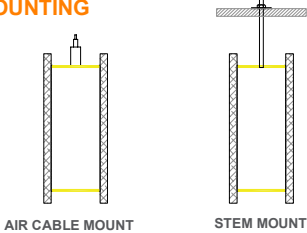

ELECTRICAL

Integral driver with 0-10V dimming standard. Integral emergency battery (Optional). Several driver options available.

EXTRUSION DIMENSIONS

MOUNTING

LIGHT DISTRIBUTION

LED SYSTEM OUTPUT

OUTPUT	System Watts		Delivered Lumens	
	DIRECT	INDIRECT	DIRECT	INDIRECT
OP1	4 W/ft	4 W/ft	380 lm/ft	380 lm/ft
OP2	6 W/ft	6 W/ft	570 lm/ft	570 lm/ft
OP3	8 W/ft	8 W/ft	760 lm/ft	760 lm/ft
OP4	10 W/ft	10 W/ft	950 lm/ft	950 lm/ft
OP5	Custom Output		Custom Output	

Fixture lumen output data refer to delivered lumens for 3500K. Lumens multiplier 80CRI :0.92 for 27K, 0.95 for 30K & 35K, 1.05 for 40K. Consult factory for other lumen package.

ORDERING KEY

1 - MODEL #	2 - LENGTH	3 - CRI	4 - COLOR TEMP	5 - LED OUTPUT		6 - VOLTAGE
LUM-ACO 2P	2 - 2 ft 4 - 4 ft 6 - 6 ft 8 - 8 ft 10 - 10 ft X'-X" - Custom Length PAT - Pattern (Consult Factory)	80 CRI 90 CRI	27K - 2700K 30K - 3000K 35K - 3500K 40K - 4000K 50K - 5000K TW - Tunable White RGB - Color Tuning 1 RGBW - Color Tuning 2	D - DIRECT OP1 - 4 W/ft OP2 - 6 W/ft OP3 - 8 W/ft OP4 - 10 W/ft OP5 - Custom Output	ID - INDIRECT OP1 - 4 W/ft OP2 - 6 W/ft OP3 - 8 W/ft OP4 - 10 W/ft OP5 - Custom Output	UNV - Universal (120/277V) 347V* - 347V *Must use DB Driver