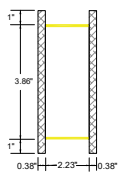

ELECTRICAL

Integral driver with 0-10V dimming standard. Integral emergency battery (Optional). Several driver options available.

EXTRUSION DIMENSIONS

MOUNTING

LIGHT DISTRIBUTION

LED SYSTEM OUTPUT

OUTPUT	System Watts		Delivered Lumens	
	DIRECT	INDIRECT	DIRECT	INDIRECT
OP1	4 W/ft	4 W/ft	380 lm/ft	380 lm/ft
OP2	6 W/ft	6 W/ft	570 lm/ft	570 lm/ft
OP3	8 W/ft	8 W/ft	760 lm/ft	760 lm/ft
OP4	10 W/ft	10 W/ft	950 lm/ft	950 lm/ft
OP5	Custom Output		Custom Output	