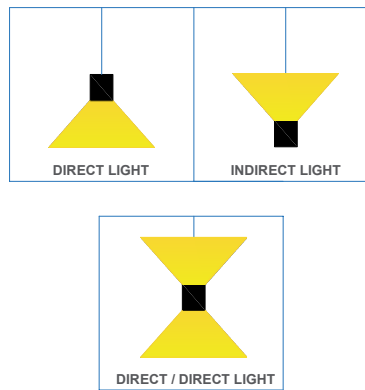

ELECTRICAL

Integral driver with 0-10V dimming standard. Integral emergency battery (Optional). Several driver options available.

EXTRUSION DIMENSIONS

MOUNTING

LIGHT DISTRIBUTION

LED SYSTEM OUTPUT

OUTPUT	System Watts		Delivered Lumens	
	DIRECT	INDIRECT	DIRECT	INDIRECT
OP1	4 W/ft	4 W/ft	380 lm/ft	380 lm/ft
OP2	6 W/ft	6 W/ft	570 lm/ft	570 lm/ft
OP3	8 W/ft	8 W/ft	760 lm/ft	760 lm/ft
OP4	10 W/ft	10 W/ft	950 lm/ft	950 lm/ft
OP5	Custom Output		Custom Output	

Fixture lumen output data refer to delivered lumens for 3500K. Lumens multiplier 80CRI :0.92 for 27K, 0.95 for 30K & 35K, 1.05 for 40K. Consult factory for other lumen package.

ORDERING KEY

1 - MODEL #	2 - LENGTH	3 - CRI	4 - COLOR TEMP	5 - LED OUTPUT		6 - VOLTAGE
LUM-ACO 2P	2 - 2 ft 4 - 4 ft 6 - 6 ft 8 - 8 ft 10 - 10 ft X'-X" - Custom Length PAT - Pattern (Consult Factory)	80 CRI 90 CRI	27K - 2700K 30K - 3000K 35K - 3500K 40K - 4000K 50K - 5000K TW - Tunable White RGB - Color Tuning 1 RGBW - Color Tuning 2	D - DIRECT OP1 - 4 W/ft OP2 - 6 W/ft OP3 - 8 W/ft OP4 - 10 W/ft OP5 - Custom Output	ID - INDIRECT OP1 - 4 W/ft OP2 - 6 W/ft OP3 - 8 W/ft OP4 - 10 W/ft OP5 - Custom Output	UNV - Universal (120/277V) 347V* - 347V *Must use DB Driver