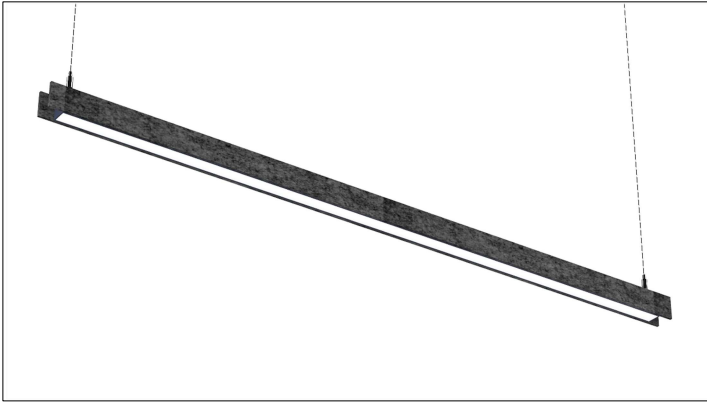

DATE: _____ PROJECT: _____ LOCATION: _____ TYPE: _____

FEATURES

- Available In made to measure lengths accurate up to 1/16".
- NRC (Noise Reduction Coefficient) of .75.
- Acoustical felt is available in 28 colors standard.
- Patterns available. Must consult factory for custom size and patterns.
- Damp location rated.
- Available in CRI 80+, CRI 90+
- 5 year, 50,000 hour fixture warranty.
- 2700K, 3000K, 3500K, 4000K & 5000K color temperatures available.
- Available with PoE- Must consult factory.