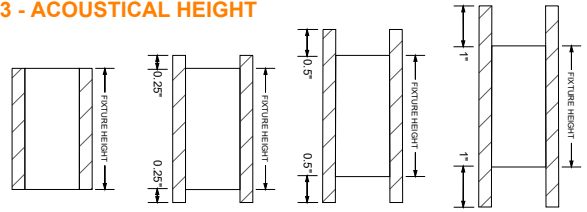

3 - ACOUSTICAL HEIGHT

WH1 WH2 WH3 WH4