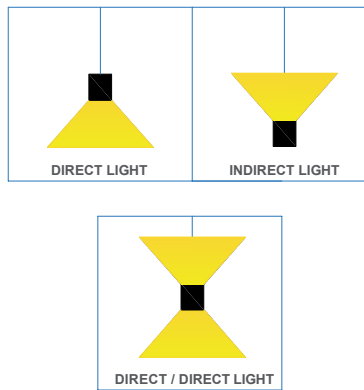

ELECTRICAL

Remote driver with 0-10V dimming standard. Remote emergency battery (Optional). Several driver options available.

DIMENSIONS

LIGHT DISTRIBUTION

LED SYSTEM OUTPUT

OUTPUT	System Watts		Delivered Lumens	
	DIRECT	INDIRECT	DIRECT	INDIRECT
OP1	4 W/ft	4 W/ft	380 lm/ft	380 lm/ft
OP2	6 W/ft	6 W/ft	570 lm/ft	570 lm/ft
OP3	8 W/ft	8 W/ft	760 lm/ft	760 lm/ft
OP4	10 W/ft	10 W/ft	950 lm/ft	950 lm/ft
OP5	Custom Output		Custom Output	

Fixture lumen output data refer to delivered lumens for 3500K.
Lumens multiplier 80CRI :0.92 for 27K, 0.95 for 30K & 35K, 1.05 for 40K.
Consult factory for other lumen package.

MOUNTING

ORDERING KEY

1 - MODEL #	2 - LENGTH	3 - CRI	4 - COLOR TEMP	5 - LED OUTPUT		6 - VOLTAGE
LUM-ACO 1P	2 - 2 ft 4 - 4 ft 6 - 6 ft 8 - 8 ft 10 - 10 ft X'-X'' - Custom Length PAT - Pattern (Consult Factory)	80 CRI 90 CRI	27K - 2700K 30K - 3000K 35K - 3500K 40K - 4000K 50K - 5000K TW - Tunable White RGB - Color Tuning 1 RGBW - Color Tuning 2	D - DIRECT OP1 - 4 W/ft OP2 - 6 W/ft OP3 - 8 W/ft OP4 - 10 W/ft OP5 - Custom Output	ID - INDIRECT OP1 - 4 W/ft OP2 - 6 W/ft OP3 - 8 W/ft OP4 - 10 W/ft OP5 - Custom Output	UNV - Universal (120/277V) 347V* - 347V *Must use DB Driver