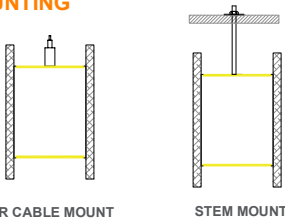

ELECTRICAL

Remote driver with 0-10V dimming standard. Remote emergency battery (Optional). Several driver options available.

DIMENSIONS

LIGHT DISTRIBUTION

LED SYSTEM OUTPUT

OUTPUT	System Watts		Delivered Lumens	
	DIRECT	INDIRECT	DIRECT	INDIRECT
OP1	4 W/ft	4 W/ft	380 lm/ft	380 lm/ft
OP2	6 W/ft	6 W/ft	570 lm/ft	570 lm/ft
OP3	8 W/ft	8 W/ft	760 lm/ft	760 lm/ft
OP4	10 W/ft	10 W/ft	950 lm/ft	950 lm/ft
OP5	Custom Output		Custom Output	

Fixture lumen output data refer to delivered lumens for 3500K.
Lumens multiplier 80CRI :0.92 for 27K, 0.95 for 30K & 35K, 1.05 for 40K.
Consult factory for other lumen package.

MOUNTING

ORDERING KEY

1 - MODEL #	2 - LENGTH	3 - CRI	4 - COLOR TEMP	5 - LED OUTPUT		6 - VOLTAGE
LUM-ACO 1P	2 - 2 ft 4 - 4 ft 6 - 6 ft 8 - 8 ft 10 - 10 ft X'-X'' - Custom Length PAT - Pattern (Consult Factory)	80 CRI 90 CRI	27K - 2700K 30K - 3000K 35K - 3500K 40K - 4000K 50K - 5000K TW - Tunable White RGB - Color Tuning 1 RGBW - Color Tuning 2	D - DIRECT OP1 - 4 W/ft OP2 - 6 W/ft OP3 - 8 W/ft OP4 - 10 W/ft OP5 - Custom Output	ID - INDIRECT OP1 - 4 W/ft OP2 - 6 W/ft OP3 - 8 W/ft OP4 - 10 W/ft OP5 - Custom Output	UNV - Universal (120/277V) 347V* - 347V *Must use DB Driver