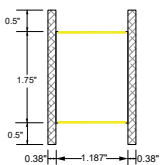

ELECTRICAL

Remote driver with 0-10V dimming standard. Remote emergency battery (Optional). Several driver options available.

DIMENSIONS

LIGHT DISTRIBUTION

LED SYSTEM OUTPUT

OUTPUT	System Watts		Delivered Lumens	
	DIRECT	INDIRECT	DIRECT	INDIRECT
OP1	4 W/ft	4 W/ft	380 lm/ft	380 lm/ft
OP2	6 W/ft	6 W/ft	570 lm/ft	570 lm/ft
OP3	8 W/ft	8 W/ft	760 lm/ft	760 lm/ft
OP4	10 W/ft	10 W/ft	950 lm/ft	950 lm/ft
OP5	Custom Output		Custom Output	