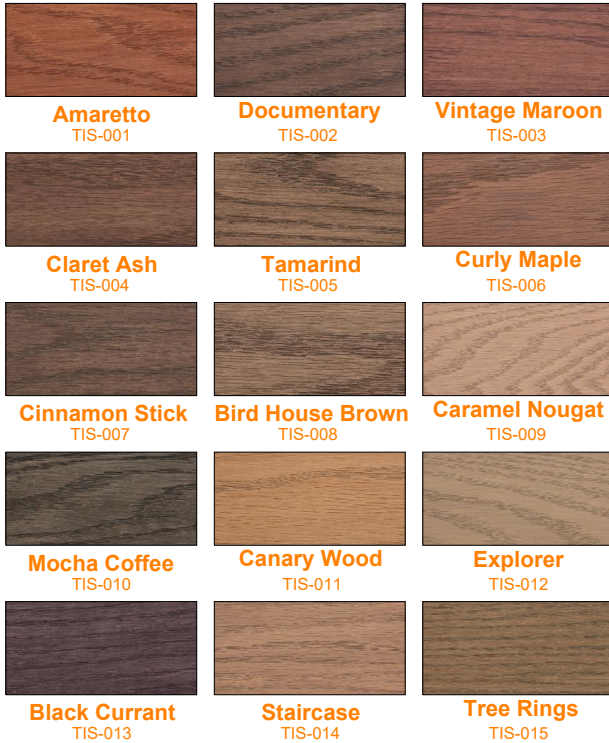

## POPULAR PRE - MIXED COLORS

**Red Mahogany**  
B3508

**Golden Oak**  
B3510

**Ebony**  
B3506

**Provincial**  
B3526

**English Chestnut**  
B3520

**Early American**  
B3516

**Jacobean**  
B3504

**Special Walnut**  
B3514

**Gunstock**  
B3530

**Golden Pecan**  
B3522

**Espresso**  
B3518

**Classic Gray**  
B3512

**Red Oak**  
B3528

**Natural**  
B3524

**Dark Walnut**  
B3502

Colors shown on this printed piece may vary slightly from actual product due to aging, lighting, and printing process. Color samples simulate stain colors on Oak.

DATE:

PROJECT:

LOCATION:

TYPE:

### CLASSIC COLORS