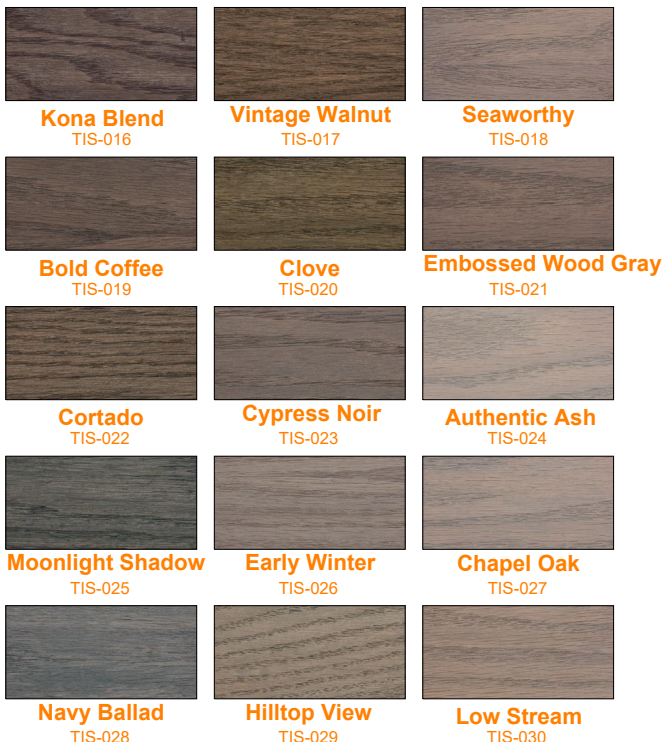

CONTEMPORARY COLORS