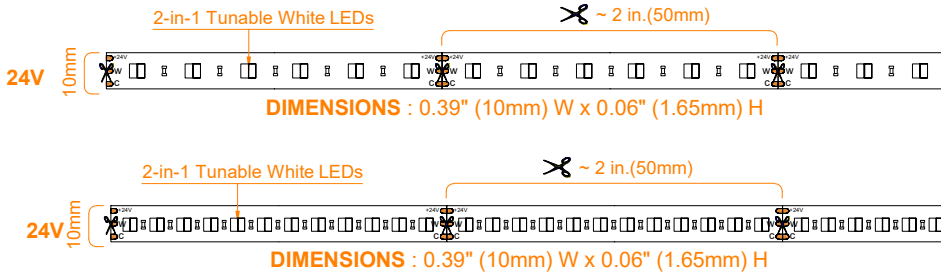

DATE: _____ PROJECT: _____ LOCATION: _____ TYPE: _____

FEATURES

Our LUM-TW 2 IN 1 flexible LED strip light combines warm white and cool white LEDs into a single node for seamless blending and purest white tones. Adjust color temperature with precision and ease. Peel-and-stick 3M™ adhesive backing enables fast, easy mounting.

- LUM-TW 2 in 1 LED spacing in high output performance.
- Tunable white from 1800K to 6500K-alternating LEDs.
- Lumen output available in 335 lm/ft & 385 lm/ft.
- Cutable every 2".
- IP54 Rating featuring nano-coating protective layer (Standard) - Consult factory for other option.
- Dimmable (5-100%) with most ELV, TRIAC dimmers.
- cULus listed for Indoor dry/damp locations.
- 50,000 hours rated life / 5-year limited warranty.

QUICK SPECIFICATION

- **VOLTAGE** : 24V
- **WATTAGE** : 4.39W / ft & 5.85W / ft
- **LUMENS** : Up to 335 Lm / ft & 385 Lm / ft
- **CCT** : 1800K-6500K (2 in 1 LEDs)
- **CRI** :90+
- **BEAM ANGEL** :120°
- **CUTTING POINTS** : ~ 1" (25mm)
- **IP RATING** : IP54 - Standard, IP65, IP67, IP68
- **DIMMING** : TRIAC / ELV (5 - 100%)
- **OPERATING TEMP** : 5°C (41°F) to 70°C (158°F)
- **CERTIFICATIONS** : cULus Listed - Dry / Damp Location
- **RATED LIFE** : 50,000 Hours

DIMENSIONS

IP54 NonWaterproof

IP65 Waterproof

IP67 Waterproof

IP68 Waterproof

FIXTURE RATINGS & CERTIFICATIONS

ORDERING KEY

1 - MODEL #	2 - LENGTH	3 - VOLTAGE	4 - CCT	5 - LED OUTPUT - LED QTY (pcs/ft) - CUT POINT (in)- MAX RUN (ft)	6 - IP RATING
LUM-SMD TW 90+ CRI	2 - 2 ft 4 - 4 ft 6 - 6 ft 8 - 8 ft 10 - 10 ft X'-X'' - CSTM	24V DC	Tunable White 1800K-6500K	OP1 (24V) - 4.39 W/ft (335 lm/ft) - 36 pcs/ft - 6 LED (2 in) - 16 ft MAX	IP54 - Standard IP65 - Silicon IP67 - Silicon Tube IP68 - Silicon Tube +Resin
				OP2 (24V) - 5.85 W/ft (385 lm/ft) - 73 pcs/ft - 12 LED (2 in) - 13 ft MAX	
COMMENT					