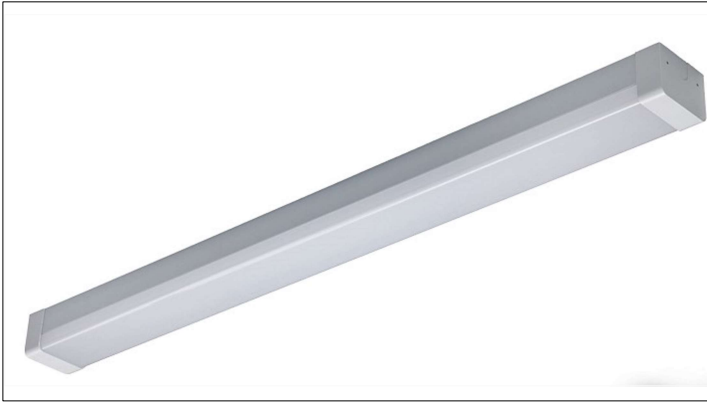

DATE: _____ PROJECT: _____ LOCATION: _____ TYPE: _____

FEATURES

- Damp location rated.
- Available in CRI 80+, CRI 90+.
- 5 year, 50,000 hour fixture warranty.
- 2700K, 3000K, 3500K, 4000K & 5000K color temperatures available.
- Available with PoE- Must consult factory.

APPLICATIONS

Commercial and business area, public buildings, offices, retail stores, hotels and restaurants, arts and culture spaces.

FINISH

Standard powder-coated white. Custom colors available.

CONSTRUCTION

Cold rolled steel housing - 20 gauge

DIFFUSER

Frosted acrylic lens with no LED Imagine

FIXTURE RATINGS & CERTIFICATIONS

ELECTRICAL

Integral driver with 0-10V dimming standard. Integral emergency battery (Optional). Several driver options available

DIMENSIONS

LIGHT DISTRIBUTION

LED SYSTEM OUTPUT

OUTPUT	System Watts	Delivered Lumens
	DIRECT	DIRECT
OP1	4 W/ft	380 lm/ft
OP2	6 W/ft	570 lm/ft
OP3	8 W/ft	760 lm/ft
OP4	10 W/ft	950 lm/ft
OP5	Custom Output	

Fixture lumen output data refer to delivered lumens for 3500K. Lumens multiplier 80CRI :0.92 for 27K, 0.95 for 30K & 35K, 1.05 for 40K. Consult factory for other lumen package.

MOUNTING