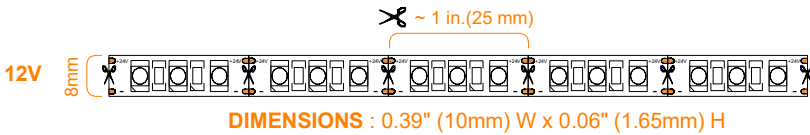

DATE: _____ PROJECT: _____ LOCATION: _____ TYPE: _____

FEATURES

LUM-SMD 3014 tape light utilizes a powerful new type of LED to achieve substantially more lumens per foot while using less watts per foot.

- LUM-SMD 3014 LED spacing in high output performance.
- Available in 2700K, 3000K, 3500K, 4000K, 5000K, 6000K and R/G/B.
- 90+ Color Rendering Index.
- Lumen output available in 357 lm/ft and 703 lm/ft.
- Cuttable every 2" and 1".
- Easy installation featuring 3M VHB adhesive backing.
- IP54 rating featuring nano-coating protective layer (Standard) - Consult factory for other option.
- Dimmable (5-100%) with most ELV, TRIAC dimmers.
- cULus listed for Indoor dry/damp locations.
- 50,000 hours rated life / 5-year limited warranty.

QUICK SPECIFICATION

- **VOLTAGE** : 12V
- **WATTAGE** : 3.04W / ft & 7.03W / ft
- **LUMENS** : Up to 357 Lm / ft & 703 Lm / ft
- **CCT** : 2700K / 3000K / 3500K / 4000K / 5000K / 6000K
- **CRI** : 80+
- **BEAM ANGEL** : 120°
- **CUTTING POINTS** : ~ 0.5" (12.5mm) / ~ 2" (50mm)
- **IP RATING** : IP54 - Standard, IP65, IP67, IP68
- **DIMMING** : TRIAC / ELV (5 - 100%)
- **OPERATING TEMP** : 5°C (41°F) to 70°C (158°F)
- **CERTIFICATIONS** : cULus Listed - Dry / Damp Location
- **RATED LIFE** : 50,000 Hours

DIMENSIONS

IP54 NonWaterproof

IP65 Waterproof

IP67 Waterproof

IP68 Waterproof

FIXTURE RATINGS & CERTIFICATIONS

ORDERING KEY

1 - MODEL #	2 - LENGTH	3 - VOLTAGE	4 - CCT	5 - LED OUTPUT - LED QTY (pcs/ft) - CUT POINT (in)- MAX RUN (ft)	6 - IP RATING
LUM-SMD 5050 80+ CRI	2 - 2 ft 4 - 4 ft 6 - 6 ft 8 - 8 ft 10 - 10 ft X'-X'' - CSTM	12V DC	27K - 2700K 30K - 3000K 35K - 3500K 40K - 4000K 50K - 5000K 60K - 6000K	OP1 (12V) - 3.04 W/ft (357 lm/ft) - 36 pcs/ft - 3 LED (1 in) - 28 ft MAX OP2 (12V) - 6.70 W/ft (703 lm/ft) - 73 pcs/ft - 3 LED (0.5 in) - 12.5 ft MAX	IP54 - Standard IP65 - Silicon IP67 - Silicon Tube IP68 - Silicon Tube +Resin
COMMENT					