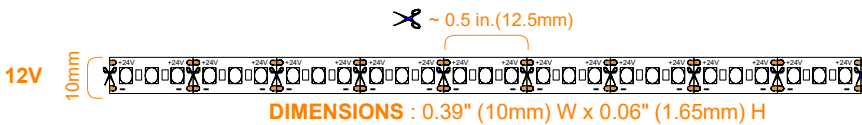

DATE: _____ PROJECT: _____ LOCATION: _____ TYPE: _____

FEATURES

LUM-SMD 3014 tape light utilizes a powerful new type of LED to achieve substantially more lumens per foot while using less watts per foot.

- LUM-SMD 3014 LED spacing in high output performance.
- Available in 2700K, 3000K, 3500K, 4000K, 5000K, 6000K and R/G/B.
- 90+ Color Rendering Index.
- Lumen output available in 357 lm/ft and 703 lm/ft.
- Cuttable every 2" and 1".
- Easy installation featuring 3M VHB adhesive backing.
- IP54 rating featuring nano-coating protective layer (Standard) - Consult factory for other option.
- Dimmable (5-100%) with most ELV, TRIAC dimmers.
- cULus listed for Indoor dry/damp locations.
- 50,000 hours rated life / 5-year limited warranty.

QUICK SPECIFICATION

- **VOLTAGE** : 12V
- **WATTAGE** : 3.04W / ft & 7.03W / ft
- **LUMENS** : Up to 357 Lm / ft & 703 Lm / ft
- **CCT** : 2700K / 3000K / 3500K / 4000K / 5000K / 6000K
- **CRI** : 80+
- **BEAM ANGEL** : 120°
- **CUTTING POINTS** : ~ 0.5" (12.5mm) / ~ 2" (50mm)
- **IP RATING** : IP54 - Standard, IP65, IP67, IP68
- **DIMMING** : TRIAC / ELV (5 - 100%)
- **OPERATING TEMP** : 5°C (41°F) to 70°C (158°F)
- **CERTIFICATIONS** : cULus Listed - Dry / Damp Location
- **RATED LIFE** : 50,000 Hours

DIMENSIONS

IP54 NonWaterproof

IP65 Waterproof

IP67 Waterproof

IP68 Waterproof

FIXTURE RATINGS & CERTIFICATIONS

ORDERING KEY

1 - MODEL #	2 - LENGTH	3 - VOLTAGE	4 - CCT	5 - LED OUTPUT - LED QTY (pcs/ft) - CUT POINT (in)- MAX RUN (ft)	6 - IP RATING
LUM-SMD 5050 80+ CRI	2 - 2 ft 4 - 4 ft 6 - 6 ft 8 - 8 ft 10 - 10 ft X'-X'' - CSTM	12V DC	27K - 2700K 30K - 3000K 35K - 3500K 40K - 4000K 50K - 5000K 60K - 6000K	OP1 (12V) - 3.04 W/ft (357 lm/ft) - 36 pcs/ft - 3 LED (1 in) - 28 ft MAX OP2 (12V) - 6.70 W/ft (703 lm/ft) - 73 pcs/ft - 3 LED (0.5 in) - 12.5 ft MAX	IP54 - Standard IP65 - Silicon IP67 - Silicon Tube IP68 - Silicon Tube +Resin
COMMENT					