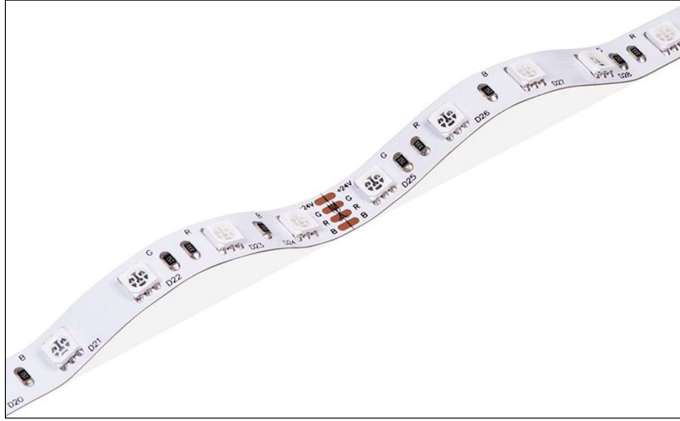

DATE: _____ PROJECT: _____ LOCATION: _____ TYPE: _____

FEATURES

LUM-RGB series tape light is a great solution for full color dynamic effects. Transform any space into a special event and add excitement to retail and commercial spaces. With over 16 million color combinations, evenly distribute dynamic color effect lighting that is sure to draw attention the application calls for.

- RGB color mixing capability.
- Wattage output available in 4.3W/ft, 6.09W/ft and 5.48W/ft.
- Cutable every 1", 2" and 2.46".
- 20 Foot max run.
- IP54 rating (Standard) - Consult factory for other option.
- 50,000 Hours Rated Life.

CONTROL OPTION

- RGB Controls
 - Requires Adaptive Driver + Smart Receiver
- DMX Controls
 - Requires Adaptive Driver + DMX Receiver
- RGB In-line Controller

QUICK SPECIFICATION

- **VOLTAGE** : 24V
- **WATTAGE** : 1.46W / ft, 2.92W / ft, 5.85W / ft
- **LUMENS** : Up to 137 Lm / ft, 274 Lm / ft & 550 Lm / ft
- **CCT** : RGB
- **CUTTING POINTS** : ~ 1" (25mm) , ~ 2" (50mm), ~ 2.46" (62.5mm)
- **IP RATING** : IP54 - Standard, IP67 - Silicon Tube, IP68 - Silicone TUBE +Resin
- **DIMMING** : 5-100%
- **CERTIFICATIONS** : cULus Listed - Dry / Damp Location
- **RATED LIFE** : 50,000 Hours

DIMENSIONS

IP54 NonWaterproof

IP67 Waterproof

IP68 Waterproof

FIXTURE RATINGS & CERTIFICATIONS

ORDERING KEY

1 - MODEL #	2 - LENGTH	3 - VOLTAGE	4 - CCT	5 - LED OUTPUT - LED QTY (pcs/ft) - CUT POINT (in)- MAX RUN (ft)	6 - IP RATING
LUM-RGB	2 - 2 ft 4 - 4 ft 6 - 6 ft 8 - 8 ft 10 - 10 ft X'-X" - CSTM	24V DC	RGB	OP1 (24V) - 4.3 W/ft - 29 pcs/ft - 6 LED (2.46 in) - 20 ft MAX OP2 (24V) - 6.09 W/ft - 36 pcs/ft - 6 LED (2 in) - 14 ft MAX OP3 (24V) - 5.48 W/ft - 73 pcs/ft - 6 LED (1 in) - 15.5 ft MAX	IP54 - Standard IP67 - Silicon Tube IP68 - Silicon Tube +Resin
COMMENT					