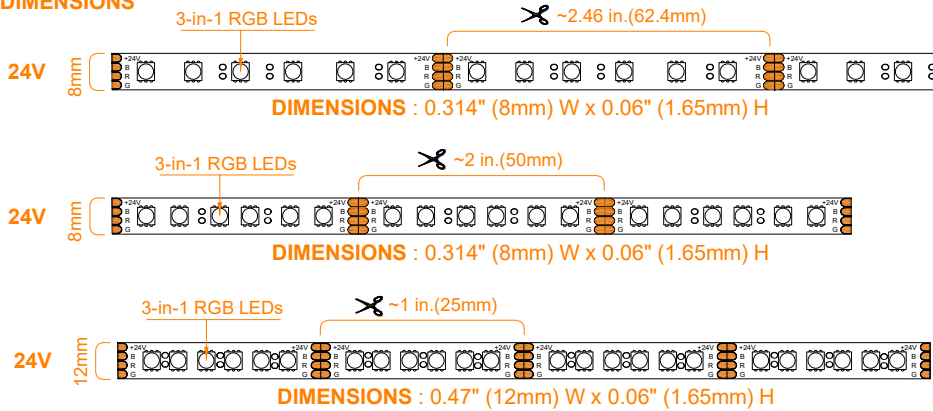

- RGB color mixing capability.
- Wattage output available in 4.3W/ft, 6.09W/ft and 5.48W/ft.
- Cutable every 1", 2" and 2.46".
- 20 Foot max run.
- IP54 rating (Standard) - Consult factory for other option.
- 50,000 Hours Rated Life.

CONTROL OPTION

- RGB Controls
 - Requires Adaptive Driver + Smart Receiver
- DMX Controls
 - Requires Adaptive Driver + DMX Receiver
- RGB In-line Controller

QUICK SPECIFICATION

- **VOLTAGE** : 24V
- **WATTAGE** : 1.46W / ft, 2.92W / ft, 5.85W / ft
- **LUMENS** : Up to 137 Lm / ft, 274 Lm / ft & 550 Lm / ft
- **CCT** : RGB
- **CUTTING POINTS** : ~ 1" (25mm) , ~ 2" (50mm), ~ 2.46" (62.5mm)
- **IP RATING** : IP54 - Standard, IP67 - Silicon Tube, IP68 - Silicone TUBE +Resin
- **DIMMING** : 5-100%
- **CERTIFICATIONS** : cULus Listed - Dry / Damp Location
- **RATED LIFE** : 50,000 Hours

DIMENSIONS

IP54 NonWaterproof

IP67 Waterproof

IP68 Waterproof

FIXTURE RATINGS & CERTIFICATIONS

ORDERING KEY

1 - MODEL #	2 - LENGTH	3 - VOLTAGE	4 - CCT	5 - LED OUTPUT - LED QTY (pcs/ft) - CUT POINT (in)- MAX RUN (ft)	6 - IP RATING
LUM-RGB	2 - 2 ft 4 - 4 ft 6 - 6 ft 8 - 8 ft 10 - 10 ft X'-X" - CSTM	24V DC	RGB	OP1 (24V) - 4.3 W/ft - 29 pcs/ft - 6 LED (2.46 in) - 20 ft MAX OP2 (24V) - 6.09 W/ft - 36 pcs/ft - 6 LED (2 in) - 14 ft MAX OP3 (24V) - 5.48 W/ft - 73 pcs/ft - 6 LED (1 in) - 15.5 ft MAX	IP54 - Standard IP67 - Silicon Tube IP68 - Silicon Tube +Resin
COMMENT					