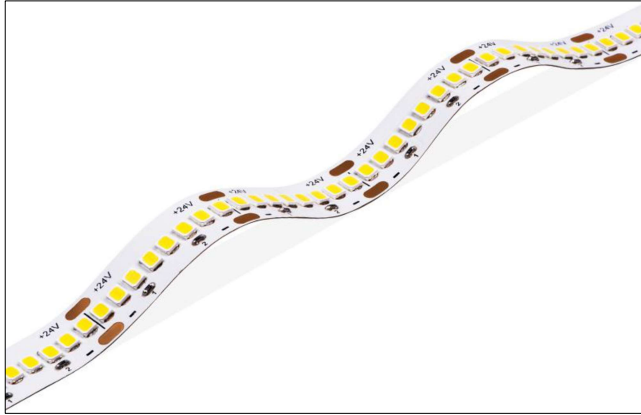

DATE: _____ PROJECT: _____ LOCATION: _____ TYPE: _____

FEATURES

LUM-SMD 2835 tape light utilizes a powerful new type of LED to achieve substantially more lumens per foot while using less watts per foot.

- LUM-SMD 2835 LED spacing in high output performance.
- Available in 2700K, 3000K, 3500K, 4000K, 5000K, 6000K and R/G/B.
- 90+ Color Rendering Index.
- Lumen output available in 310 lm/ft, 516 lm/ft and 686 lm/ft.
- Cuttable every 2" and 1".
- Easy installation featuring 3M VHB adhesive backing.
- IP54 rating featuring nano-coating protective layer (Standard) - Consult factory for other option.
- Dimmable (5-100%) with most ELV, TRIAC dimmers.
- cULus listed for Indoor dry/damp locations.
- 50,000 hours rated life / 5-year limited warranty.

DIMENSIONS

IP54 NonWaterproof

IP65 Waterproof

IP67 Waterproof

IP68 Waterproof

FIXTURE RATINGS & CERTIFICATIONS

ORDERING KEY

1 - MODEL #	2 - LENGTH	3 - VOLTAGE	4 - CCT	5 - LED OUTPUT - LED QTY (pcs/ft) - CUT POINT (in) - MAX RUN (ft)	6 - IP RATING
LUM-SMD 2835 90+ CRI	2 - 2 ft	12V DC	27K - 2700K	OP1 (12V) - 3.29 W/ft (310 lm/ft) - 18 pcs/ft - 3 LED (2 in) - 27 ft MAX OP2 (12V) - 5.48 W/ft (516 lm/ft) - 36 pcs/ft - 3 LED (1 in) - 15.5 ft MAX OP3 (24V) - 7.3 W/ft (686 lm/ft) - 75 pcs/ft - 6 LED (1 in) - 11.5 ft MAX	IP54 - Standard IP65 - Silicon IP67 - Silicon Tube IP68 - Silicon Tube +Resin
	4 - 4 ft	24V DC	30K - 3000K		
	6 - 6 ft		35K - 3500K	COMMENT	
	8 - 8 ft		40K - 4000K		
	10 - 10 ft		50K - 5000K		
	X'-X'' - CSTM		60K - 6000K		
			R - RED		
			G - GREEN B - BLUE		