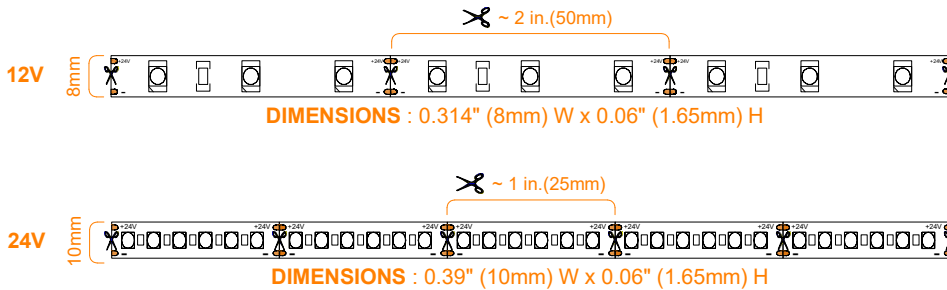

- LUM-SMD 2835 LED spacing in high output performance.
- Available in 2700K, 3000K, 3500K, 4000K, 5000K, 6000K and R/G/B.
- 90+ Color Rendering Index.
- Lumen output available in 310 lm/ft, 516 lm/ft and 686 lm/ft.
- Cuttable every 2" and 1".
- Easy installation featuring 3M VHB adhesive backing.
- IP54 rating featuring nano-coating protective layer (Standard) - Consult factory for other option.
- Dimmable (5-100%) with most ELV, TRIAC dimmers.
- cULus listed for Indoor dry/damp locations.
- 50,000 hours rated life / 5-year limited warranty.

QUICK SPECIFICATION

- **VOLTAGE** : 12V/24V
- **WATTAGE** : 3.29W / ft , 5.48W / ft & 7.3W / ft
- **LUMENS** : Up to 310 Lm / ft , 516 Lm / ft & 686 Lm / ft
- **CCT** : 2700K / 3000K / 3500K / 4000K / 5000K / 6000K
- **CRI** : 90+
- **BEAM ANGEL** : 120°
- **CUTTING POINTS** : ~ 1" (25mm) / ~ 2" (50mm)
- **IP RATING** : IP54 - Standard, IP65, IP67, IP68
- **DIMMING** : TRIAC / ELV (5 - 100%)
- **OPERATING TEMP** : 5°C (41°F) to 70°C (158°F)
- **CERTIFICATIONS** : cULus Listed - Dry / Damp Location
- **RATED LIFE** : 50,000 Hours

DIMENSIONS

IP54 NonWaterproof

IP65 Waterproof

IP67 Waterproof

IP68 Waterproof

FIXTURE RATINGS & CERTIFICATIONS

ORDERING KEY

1 - MODEL #	2 - LENGTH	3 - VOLTAGE	4 - CCT	5 - LED OUTPUT - LED QTY (pcs/ft) - CUT POINT (in) - MAX RUN (ft)	6 - IP RATING
LUM-SMD 2835 90+ CRI	2 - 2 ft	12V DC	27K - 2700K	OP1 (12V) - 3.29 W/ft (310 lm/ft) - 18 pcs/ft - 3 LED (2 in) - 27 ft MAX OP2 (12V) - 5.48 W/ft (516 lm/ft) - 36 pcs/ft - 3 LED (1 in) - 15.5 ft MAX OP3 (24V) - 7.3 W/ft (686 lm/ft) - 75 pcs/ft - 6 LED (1 in) - 11.5 ft MAX	IP54 - Standard IP65 - Silicon IP67 - Silicon Tube IP68 - Silicon Tube +Resin
	4 - 4 ft	24V DC	30K - 3000K		
	6 - 6 ft		35K - 3500K	COMMENT	
	8 - 8 ft		40K - 4000K		
	10 - 10 ft		50K - 5000K		
	X'-X'' - CSTM		60K - 6000K		
			R - RED		
			G - GREEN B - BLUE		