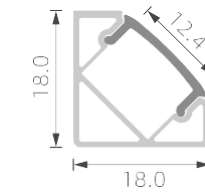

PMMA opal matte cover
PMMA semi-clear cover
PMMA clear cover
PC diffused cover
PC black cover