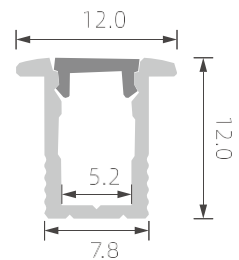

KA8

PC diffused cover