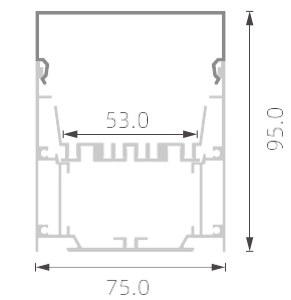

PC diffused cover