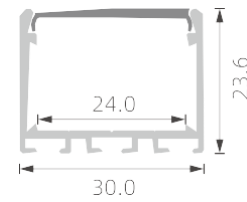

KA18

>>> REGULAR LED PROFILE

■ SILVER ■ BLACK □ WHITE

RoHS (IP20)

KA19

KA20

KA21

PC diffused cover