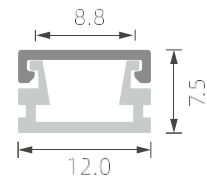

K1

PC diffused cover