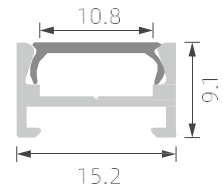

KA68-2

KN64

KN65

NEW

»» LED PROFILE FOR NEW MAGNETIC LIGHTING

■ SILVER ■ BLACK □ WHITE

PC diffused cover

magnet