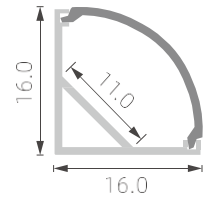

>>> LED PROFILE FOR CORNER

■ SILVER ■ BLACK □ WHITE

PMMA opal matte cover
PMMA semi-clear cover
PMMA clear cover
PC diffused cover