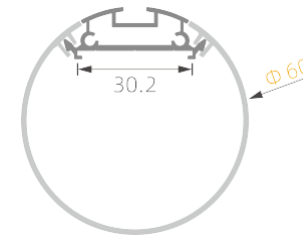

PC diffused cover

KN9