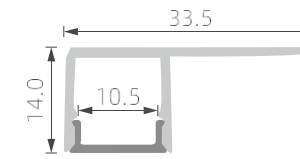

RoHS (IP20)

>>> LED PROFILE FOR GYPSUM WALL

■ SILVER ■ BLACK □ WHITE

PC diffused cover

K5

PC diffused cover

K5-1

PC diffused cover