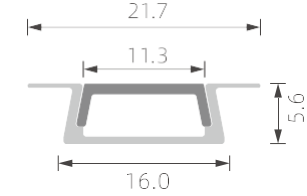

K19

RoHS (IP20)

RoHS (IP20)

>>> REGULAR LED PROFILE

■ SILVER ■ BLACK □ WHITE

PMMA opal matte cover
PMMA semi-clear cover
PMMA clear cover
PC diffused cover
PC black cover

K22

PMMA opal matte cover
PMMA semi-clear cover
PMMA clear cover
PC diffused cover
PC black cover