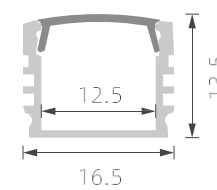

PMMA opal matte cover
PMMA semi-clear cover
PMMA clear cover
PC diffused cover
PC black cover