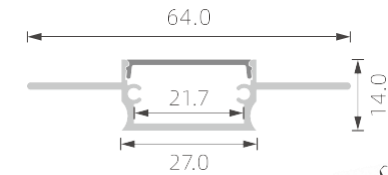

PMMA opal matte cover
PMMA semi-clear cover
PMMA clear cover
PC diffused cover
PC black cover

K8