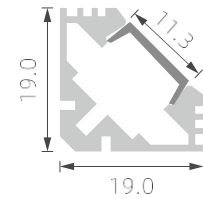

PMMA opal matte cover
PMMA semi-clear cover
PMMA clear cover
PC diffused cover
PC black cover