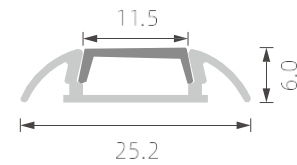

»»REGULAR LED PROFILE

■ SILVER ■ BLACK □ WHITE

PMMA opal matte cover
PMMA semi-clear cover
PMMA clear cover
PC diffused cover
PC black cover

KL10 can use KL1 KL2 KL3
KL5 KL6 KL8 KN4 KN5 KN6
KN7 KN19 together

KL10

PC diffused cover

PC diffused cover

PMMA opal matte cover(C10)
PMMA semi-clear cover(C10)
PMMA clear cover(C10)
PC diffused cover
PC black cover(C10)

PMMA opal matte cover(C10)
PMMA semi-clear cover(C10)
PMMA clear cover(C10)
PC diffused cover
PC black cover(C10)

RoHS (IP20)

RoHS (IP20)

»»REGULAR LED PROFILE

■ SILVER ■ BLACK □ WHITE

PMMA opal matte cover(C10)
PMMA semi-clear cover(C10)
PMMA clear cover(C10)
PC diffused cover
PC black cover(C10)

PMMA opal matte cover(C10)
PMMA semi-clear cover(C10)
PMMA clear cover(C10)
PC diffused cover
PC black cover(C10)

PMMA opal matte cover
PMMA semi-clear cover
PMMA clear cover
PC diffused cover
PC black cover

PC diffused cover

PC diffused cover

KN13

PC diffused cover

KA18