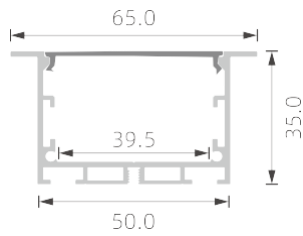

PC diffused cover
PC black cover