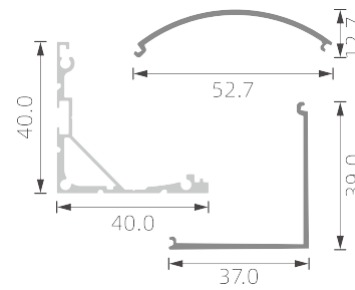

PC diffused cover