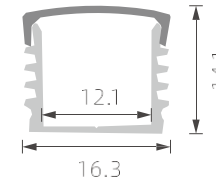

PC diffused cover