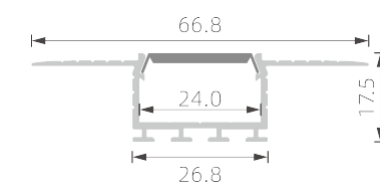

PC diffused cover