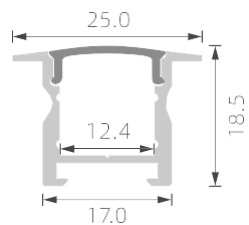

magnet

KM16

PMMA opal matte cover
PMMA semi-clear cover
PMMA clear cover
PC diffused cover
PC black cover

KM17

PMMA opal matte cover
PMMA semi-clear cover
PMMA clear cover
PC diffused cover

magnet

KM18

»» LED PROFILE FOR NEW MAGNETIC LIGHTING