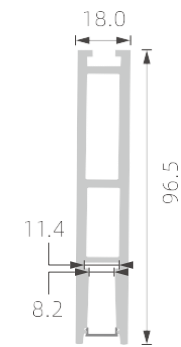

»»REGULAR LED PROFILE

■ SILVER ■ BLACK □ WHITE

PMMA opal matte cover
PMMA semi-clear cover
PMMA clear cover
PC diffused cover
PC black cover

KL10 can use KL1 KL2 KL3
KL5 KL6 KL8 KN4 KN5 KN6
KN7 KN19 together

PC diffused cover

PC diffused cover

PMMA opal matte cover(C10)
PMMA semi-clear cover(C10)
PMMA clear cover(C10)
PC diffused cover
PC black cover(C10)

PMMA opal matte cover(C10)
PMMA semi-clear cover(C10)
PMMA clear cover(C10)
PC diffused cover
PC black cover(C10)

RoHS (IP20)

RoHS (IP20)

»»REGULAR LED PROFILE

■ SILVER ■ BLACK □ WHITE

PMMA opal matte cover(C10)
PMMA semi-clear cover(C10)
PMMA clear cover(C10)
PC diffused cover
PC black cover(C10)

PMMA opal matte cover(C10)
PMMA semi-clear cover(C10)
PMMA clear cover(C10)
PC diffused cover
PC black cover(C10)

PMMA opal matte cover
PMMA semi-clear cover
PMMA clear cover
PC diffused cover
PC black cover

PC diffused cover

PC diffused cover

KN13

PC diffused cover

KA18