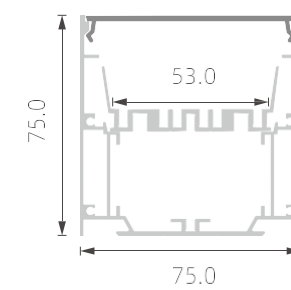

PC diffused cover