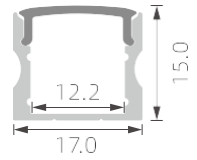

KA17

>>> REGULAR LED PROFILE

■ SILVER ■ BLACK □ WHITE

PMMA opal matte cover
PMMA semi-clear cover
PMMA clear cover
PC diffused cover
PC black cover

K14

PMMA opal matte cover
PMMA semi-clear cover
PMMA clear cover
PC diffused cover
PC black cover