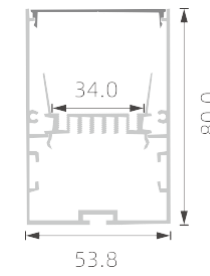

>>> DRIVER-IN LED PROFILE

SILVER BLACK WHITE

PC diffused cover

KN60

PC diffused cover