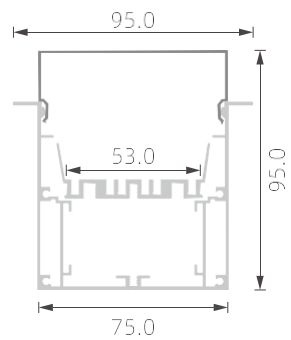

PC diffused cover