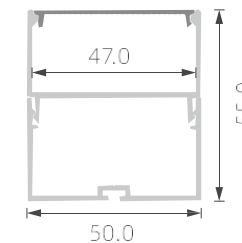

PC diffused cover

KA68-1