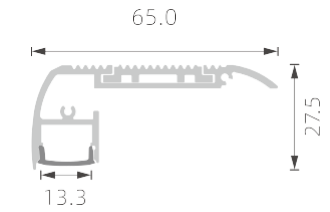

PMMA opal matte cover
PMMA semi-clear cover
PMMA clear cover
PC diffused cover
PC black cover