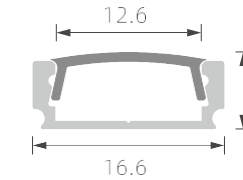

PMMA opal matte cover
PMMA semi-clear cover
PMMA clear cover
PC diffused cover
PC black cover

PC diffused cover