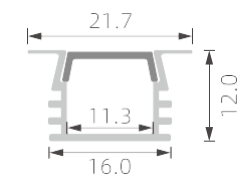

PMMA opal matte cover
PMMA semi-clear cover
PMMA clear cover
PC diffused cover
PC black cover