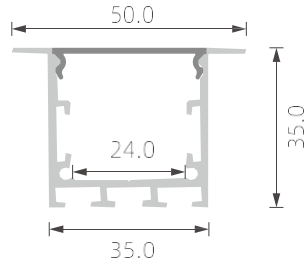

PMMA opal matte cover
PMMA semi-clear cover
PMMA clear cover
PC diffused cover
PC black cover

K87

>>> BIG POWER LED PROFILE FOR MAIN-LIGHT

■ SILVER ■ BLACK □ WHITE

PC diffused cover
PC black cover
UGR < 19