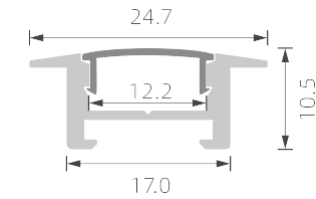

magnet

PC diffused cover