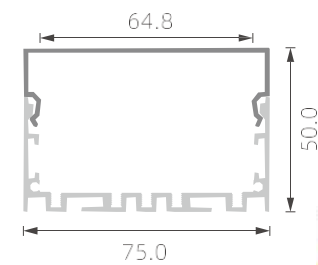

PC diffused cover

KN37