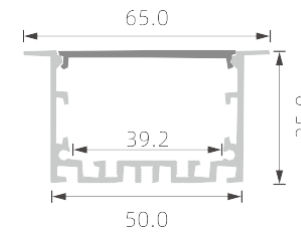

PC diffused cover
PC black cover