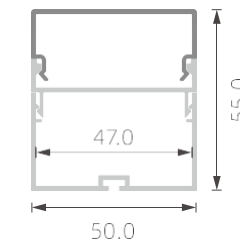

>>> DRIVER-IN LED PROFILE

SILVER BLACK WHITE

PC diffused cover

PC diffused cover

PC diffused cover

PC diffused cover

PC diffused cover

PC diffused cover

>>> DRIVER-IN LED PROFILE

SILVER BLACK WHITE

PC diffused cover

PC diffused cover

KA68

PC diffused cover

KA68-1

UGR cover
UGR < 19

KA68-2

KN65

NEW