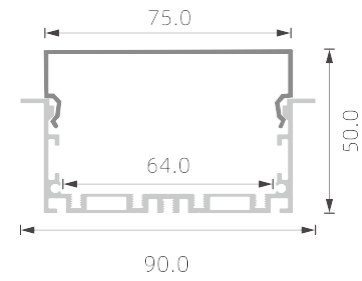

PC diffused cover