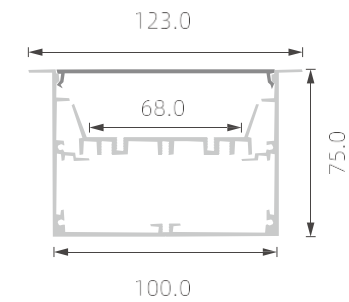

PC diffused cover