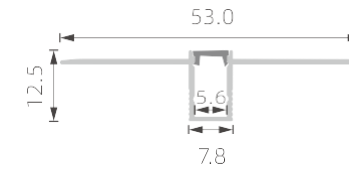

>>> LED PROFILE FOR GYPSUM WALL

■ SILVER ■ BLACK □ WHITE

PC diffused cover