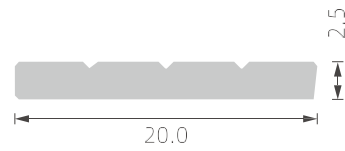

KA18

>>> REGULAR LED PROFILE

■ SILVER ■ BLACK □ WHITE

RoHS (IP20)

KA19

KA20

KA21

PC diffused cover