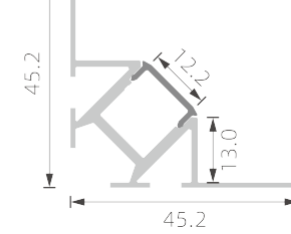

>>> LED PROFILE FOR GYPSUM WALL

■ SILVER ■ BLACK □ WHITE

RoHS (IP20)

PMMA opal matte cover
PMMA semi-clear cover
PMMA clear cover
PC diffused cover
PC black cover