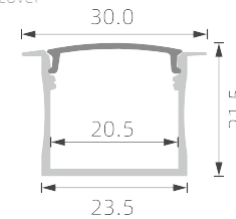

K38

RoHS (IP20)

RoHS (IP20)

>>> REGULAR LED PROFILE

■ SILVER ■ BLACK □ WHITE

PMMA opal matte cover
PMMA semi-clear cover
PMMA clear cover
PC diffused cover
PC black cover

K55

PC diffused cover