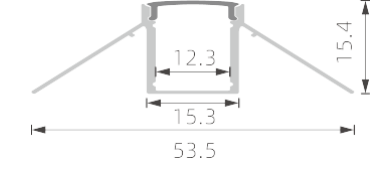

PMMA opal matte cover
PMMA semi-clear cover
PMMA clear cover
PC diffused cover
PC black cover