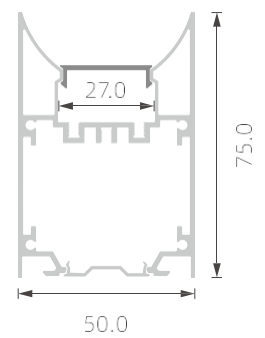

PC diffused cover