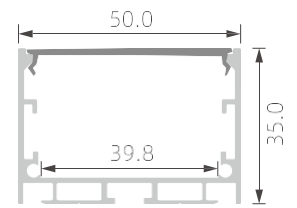

KN24

PC diffused cover

KN25

PC diffused cover

KN26

PC diffused cover

KN27

>>> BIG POWER LED PROFILE FOR MAIN-LIGHT