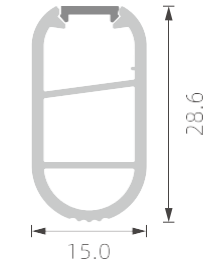

K38

RoHS (IP20)

RoHS (IP20)

>>> REGULAR LED PROFILE

■ SILVER ■ BLACK □ WHITE

PMMA opal matte cover
PMMA semi-clear cover
PMMA clear cover
PC diffused cover
PC black cover

K55

PC diffused cover