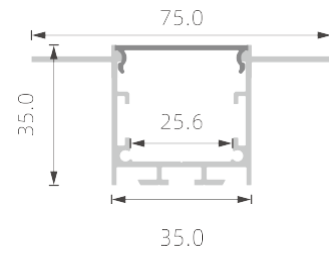

>>> LED PROFILE FOR GYPSUM WALL

■ SILVER ■ BLACK □ WHITE

RoHS (IP20)

PMMA opal matte cover
PMMA semi-clear cover
PMMA clear cover
PC diffused cover

K8-1

PC diffused cover
PC black cover
UGR < 19

K9

PMMA opal matte cover
PMMA semi-clear cover
PMMA clear cover
PC diffused cover
PC black cover