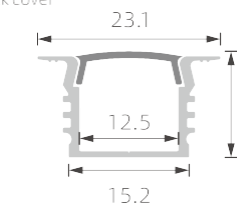

PMMA opal matte cover
PMMA semi-clear cover
PMMA clear cover
PC diffused cover
PC black cover