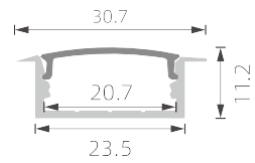

>>> REGULAR LED PROFILE

■ SILVER ■ BLACK □ WHITE

PMMA opal matte cover
PMMA semi-clear cover
PMMA clear cover
PC diffused cover
PC black cover

K37

PMMA opal matte cover
PMMA semi-clear cover
PMMA clear cover
PC diffused cover
PC black cover