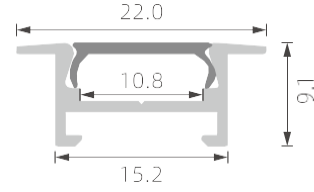

magnet

PC diffused cover