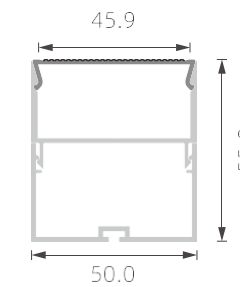

UGR cover
UGR < 19

KA68-2