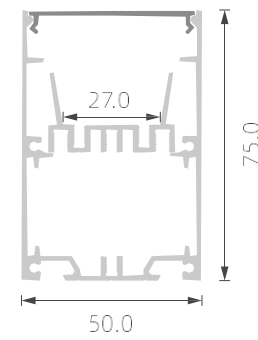

»» DRIVER-IN LED PROFILE

SILVER BLACK WHITE

PC diffused cover
PC black cover