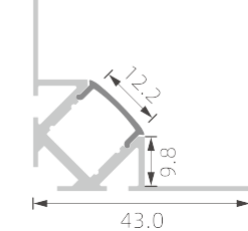

PMMA opal matte cover
PMMA semi-clear cover
PMMA clear cover
PC diffused cover
PC black cover