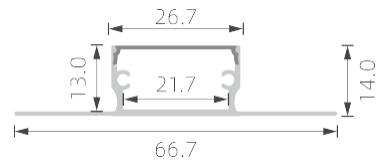

>>> LED PROFILE FOR GYPSUM WALL

■ SILVER ■ BLACK □ WHITE

RoHS (IP20)

PMMA opal matte cover
PMMA semi-clear cover
PMMA clear cover
PC diffused cover