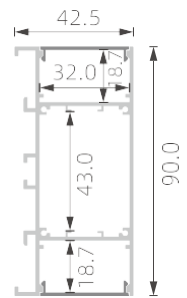

PC diffused cover

K79

PMMA opal matte cover
PMMA semi-clear cover
PMMA clear cover
PC diffused cover
PC black cover