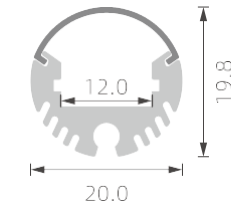

PC diffused cover