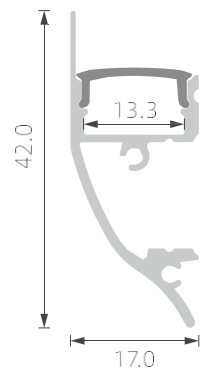

PMMA opal matte cover
PMMA semi-clear cover
PMMA clear cover
PC diffused cover
PC black cover

K59