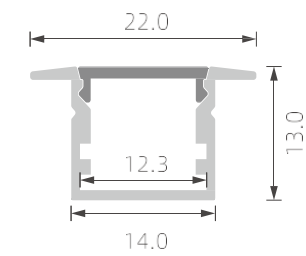

KA15

PC diffused cover