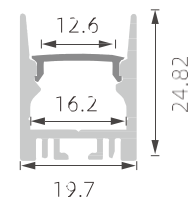

PMMA opal matte cover
PMMA semi-clear cover
PMMA clear cover
PC diffused cover
PC black cover