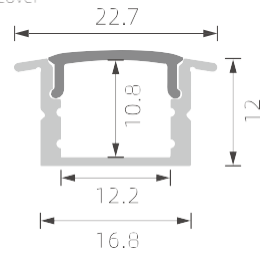

PMMA opal matte cover
PMMA semi-clear cover
PMMA clear cover
PC diffused cover
PC black cover