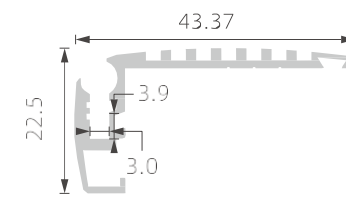

PMMA opal matte cover
PMMA semi-clear cover
PMMA clear cover
PC diffused cover
PC black cover