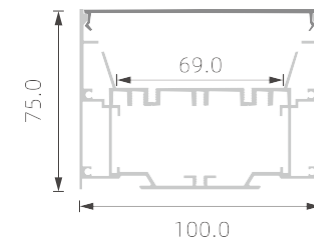

PC diffused cover