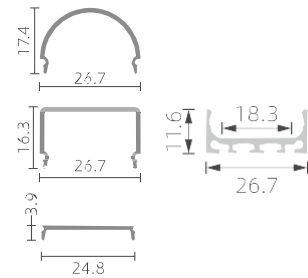

PMMA opal matte cover(C10)
PMMA semi-clear cover(C10)
PMMA clear cover(C10)
PC diffused cover
PC black cover(C10)

KN4

PMMA opal matte cover(C10)
PMMA semi-clear cover(C10)
PMMA clear cover(C10)
PC diffused cover
PC black cover(C10)