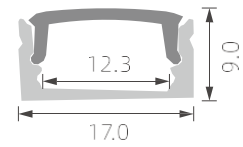

PMMA opal matte cover
PMMA semi-clear cover
PMMA clear cover
PC diffused cover
PC black cover