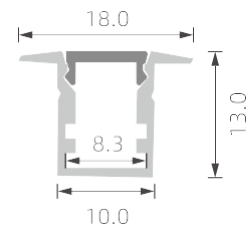

KA9

PC diffused cover