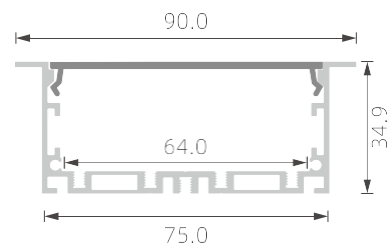

»» BIG POWER LED PROFILE FOR MAIN-LIGHT

SILVER BLACK WHITE

PC diffused cover