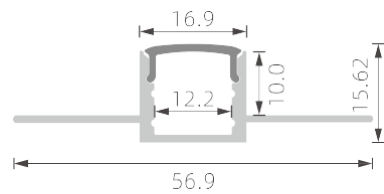

PMMA opal matte cover
PMMA semi-clear cover
PMMA clear cover
PC diffused cover
PC black cover