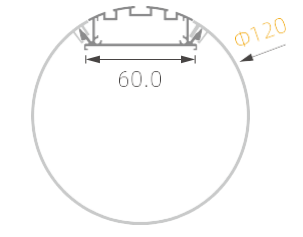

PC diffused cover

KN10