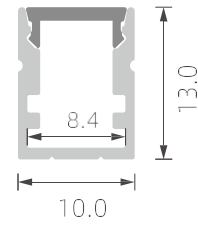

K2

PC diffused cover