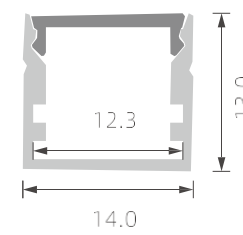

KA14

PC diffused cover