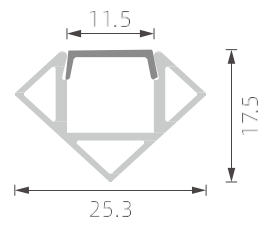

PC diffused cover

K023

PC diffused cover