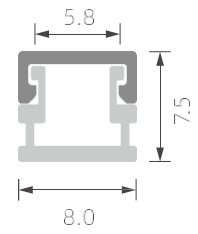

>>> SMALL LED PROFILE

■ SILVER ■ BLACK □ WHITE

RoHS (IP20)

PC diffused cover