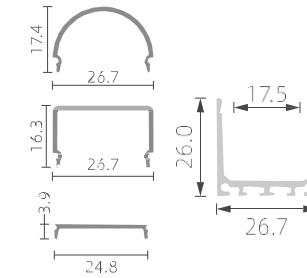

KN5

RoHS (IP20)

RoHS (IP20)

»»REGULAR LED PROFILE

■ SILVER ■ BLACK □ WHITE

PMMA opal matte cover(C10)
PMMA semi-clear cover(C10)
PMMA clear cover(C10)
PC diffused cover
PC black cover(C10)

KN6

PMMA opal matte cover(C10)
PMMA semi-clear cover(C10)
PMMA clear cover(C10)
PC diffused cover
PC black cover(C10)