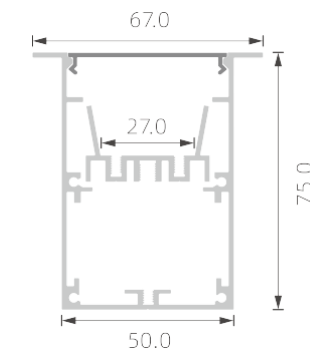

PC diffused cover
PC black cover