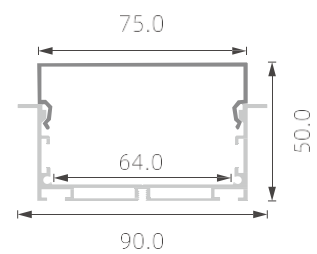

KN24

PC diffused cover

KN25

PC diffused cover

KN26

PC diffused cover

KN27

>>> BIG POWER LED PROFILE FOR MAIN-LIGHT