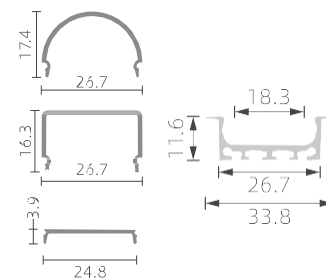

KN5

RoHS (IP20)

RoHS (IP20)

»»REGULAR LED PROFILE

■ SILVER ■ BLACK □ WHITE

PMMA opal matte cover(C10)
PMMA semi-clear cover(C10)
PMMA clear cover(C10)
PC diffused cover
PC black cover(C10)

KN6

PMMA opal matte cover(C10)
PMMA semi-clear cover(C10)
PMMA clear cover(C10)
PC diffused cover
PC black cover(C10)