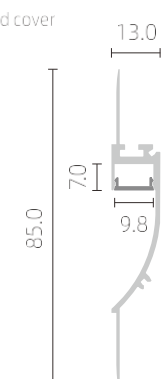

PC diffused cover