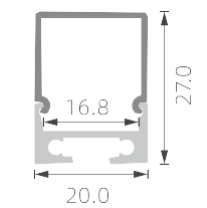

K28

PC diffused cover

K29

PC diffused cover

K30

PC diffused cover

K31

>>> REGULAR LED PROFILE