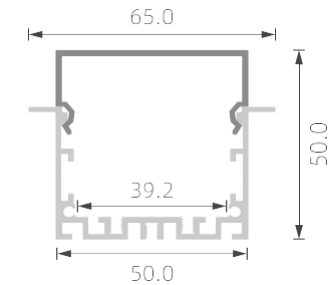

PC diffused cover