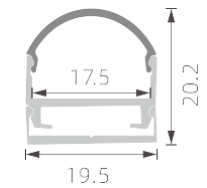

K28

PC diffused cover

K29

PC diffused cover

K30

PC diffused cover

K31

>>> REGULAR LED PROFILE