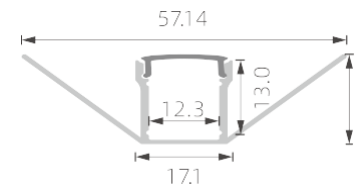

PMMA opal matte cover
PMMA semi-clear cover
PMMA clear cover
PC diffused cover
PC black cover