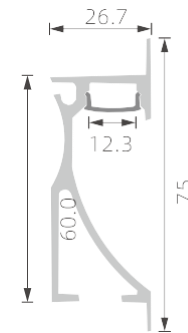

K79

PMMA opal matte cover
PMMA semi-clear cover
PMMA clear cover
PC diffused cover
PC black cover

K80

K85

RoHS IP20

>>> LED PROFILE FOR WALL/STEP LIGHTING

■ SILVER ■ BLACK □ WHITE

PMMA opal matte cover
PMMA semi-clear cover
PMMA clear cover
PC diffused cover
PC black cover