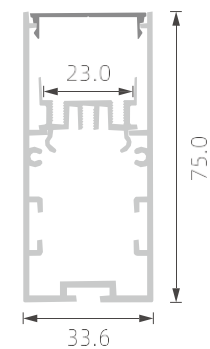

KN48

PC diffused cover

KN49

PC diffused cover

KN53

PC diffused cover

KN59

>>> DRIVER-IN LED PROFILE