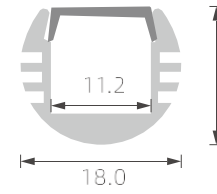

>>> LED PROFILE FOR TUBE-LIGHT

■ SILVER ■ BLACK □ WHITE

PMMA opal matte cover
PMMA semi-clear cover
PMMA clear cover
PC diffused cover
PC black cover