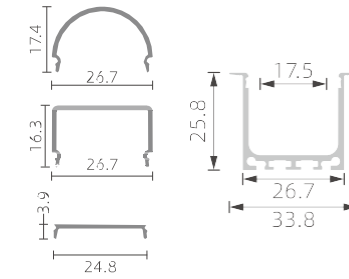

KN5

RoHS (IP20)

RoHS (IP20)

»»REGULAR LED PROFILE

■ SILVER ■ BLACK □ WHITE

PMMA opal matte cover(C10)
PMMA semi-clear cover(C10)
PMMA clear cover(C10)
PC diffused cover
PC black cover(C10)

KN6

PMMA opal matte cover(C10)
PMMA semi-clear cover(C10)
PMMA clear cover(C10)
PC diffused cover
PC black cover(C10)