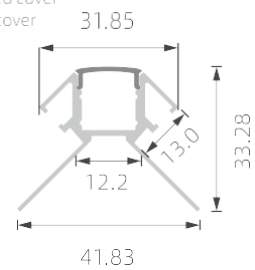

K11

PMMA opal matte cover
PMMA semi-clear cover
PMMA clear cover
PC diffused cover
PC black cover

K11-1

PMMA opal matte cover
PMMA semi-clear cover
PMMA clear cover
PC diffused cover
PC black cover

K12

>>> LED PROFILE FOR GYPSUM WALL