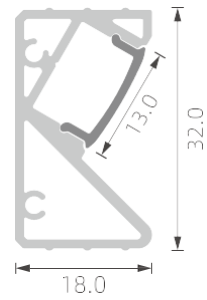

>>> LED PROFILE FOR WALL LIGHTING

■ SILVER ■ BLACK □ WHITE

PMMA opal matte cover
PMMA semi-clear cover
PMMA clear cover
PC diffused cover
PC black cover