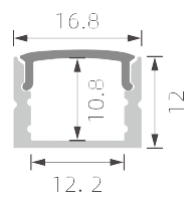

PMMA opal matte cover
PMMA semi-clear cover
PMMA clear cover
PC diffused cover
PC black cover