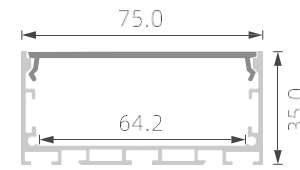

>>> BIG POWER LED PROFILE FOR MAIN-LIGHT

■ SILVER ■ BLACK □ WHITE

PC diffused cover