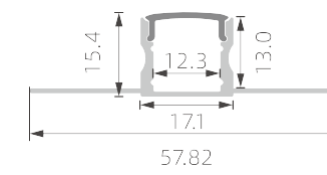

PMMA opal matte cover
PMMA semi-clear cover
PMMA clear cover
PC diffused cover
PC black cover