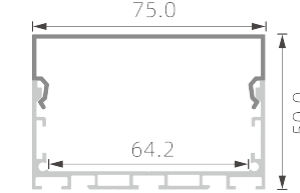

PC diffused cover