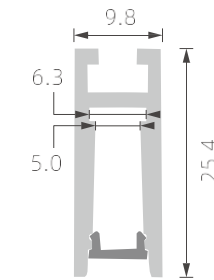

PC diffused cover