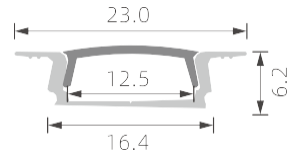

»»REGULAR LED PROFILE

■ SILVER ■ BLACK □ WHITE

PMMA opal matte cover
PMMA semi-clear cover
PMMA clear cover
PC diffused cover
PC black cover

KL8

KL10 can use KL1 KL2 KL3
KL5 KL6 KL8 KN4 KN5 KN6
KN7 KN19 together