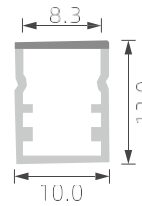

PC diffused cover