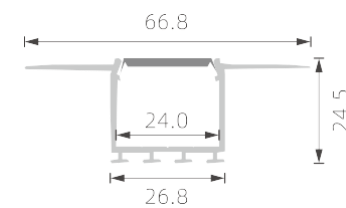

PC diffused cover