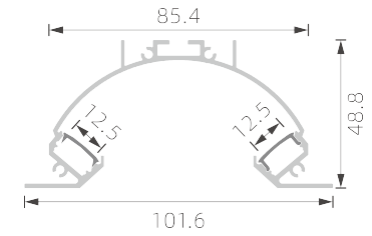

PMMA opal matte cover
PMMA semi-clear cover
PMMA clear cover
PC diffused cover
PC black cover

K87