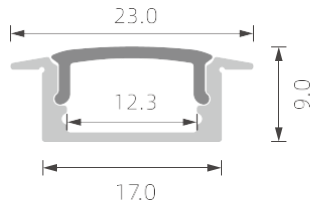

PMMA opal matte cover
PMMA semi-clear cover
PMMA clear cover
PC diffused cover
PC black cover