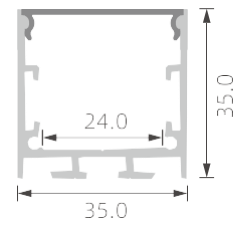

PC diffused cover
PC black cover
UGR < 19