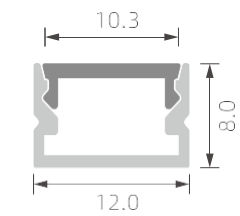

KA13

PC diffused cover