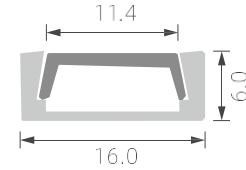

K19

RoHS (IP20)

RoHS (IP20)

>>> REGULAR LED PROFILE

■ SILVER ■ BLACK □ WHITE

PMMA opal matte cover
PMMA semi-clear cover
PMMA clear cover
PC diffused cover
PC black cover

K22

PMMA opal matte cover
PMMA semi-clear cover
PMMA clear cover
PC diffused cover
PC black cover