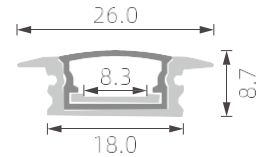

PC diffused cover