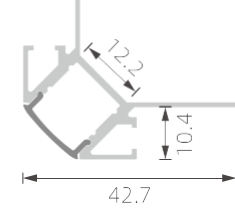

PMMA opal matte cover
PMMA semi-clear cover
PMMA clear cover
PC diffused cover
PC black cover