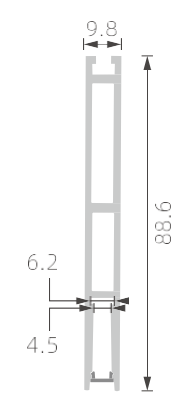

PC diffused cover

KN13