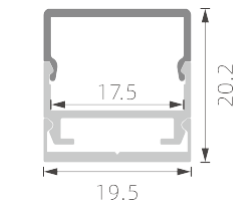

K28

PC diffused cover

K29

PC diffused cover

K30

PC diffused cover

K31

>>> REGULAR LED PROFILE