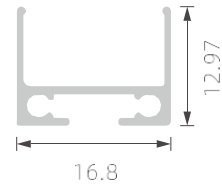

»»REGULAR LED PROFILE

■ SILVER ■ BLACK □ WHITE

PMMA opal matte cover
PMMA semi-clear cover
PMMA clear cover
PC diffused cover
PC black cover

KL10 can use KL1 KL2 KL3
KL5 KL6 KL8 KN4 KN5 KN6
KN7 KN19 together

PC diffused cover

PC diffused cover

PMMA opal matte cover(C10)
PMMA semi-clear cover(C10)
PMMA clear cover(C10)
PC diffused cover
PC black cover(C10)

PMMA opal matte cover(C10)
PMMA semi-clear cover(C10)
PMMA clear cover(C10)
PC diffused cover
PC black cover(C10)

RoHS (IP20)

RoHS (IP20)

»»REGULAR LED PROFILE

■ SILVER ■ BLACK □ WHITE

PMMA opal matte cover(C10)
PMMA semi-clear cover(C10)
PMMA clear cover(C10)
PC diffused cover
PC black cover(C10)

PMMA opal matte cover(C10)
PMMA semi-clear cover(C10)
PMMA clear cover(C10)
PC diffused cover
PC black cover(C10)

PMMA opal matte cover
PMMA semi-clear cover
PMMA clear cover
PC diffused cover
PC black cover

PC diffused cover

PC diffused cover

KN13

PC diffused cover

KA18