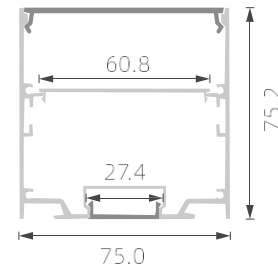

>>> LED PROFILE FOR UP&DOWN LIGHTING

■ SILVER ■ BLACK □ WHITE

RoHS IP20

PC diffused cover

KN63