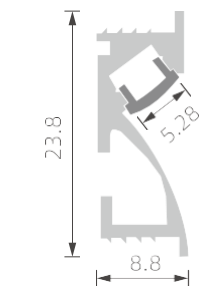

PC diffused cover

K91