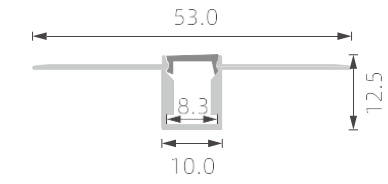

RoHS (IP20)

>>> LED PROFILE FOR GYPSUM WALL

■ SILVER ■ BLACK □ WHITE

PC diffused cover

K5

PC diffused cover

K5-1

PC diffused cover