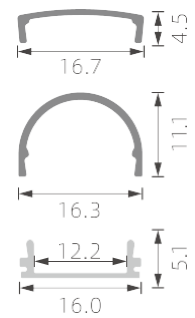

PC diffused cover

K015

PC diffused cover