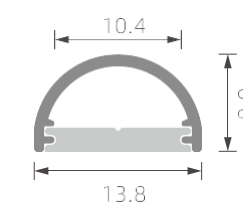

PC diffused cover

KA18