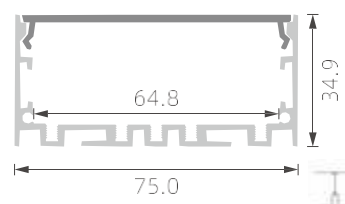

PC diffused cover

KN36