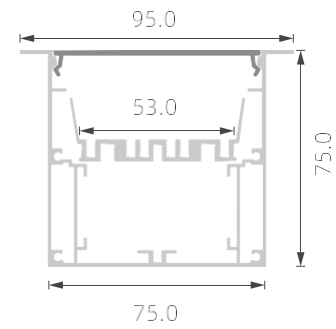

PC diffused cover