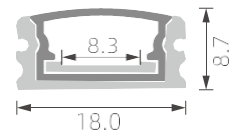

PC diffused cover