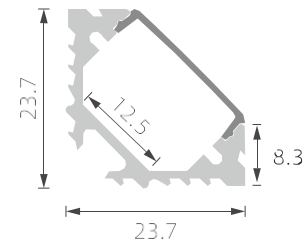

PC diffused cover