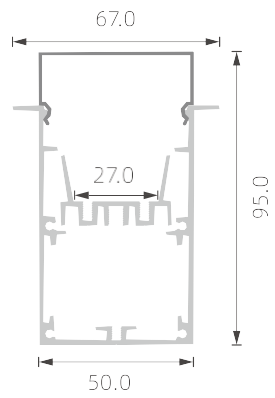

>>> DRIVER-IN LED PROFILE

SILVER BLACK WHITE

PC diffused cover