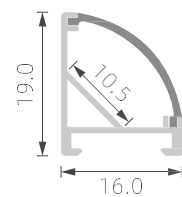

magnet

KM16

PMMA opal matte cover
PMMA semi-clear cover
PMMA clear cover
PC diffused cover
PC black cover

KM17

PMMA opal matte cover
PMMA semi-clear cover
PMMA clear cover
PC diffused cover

magnet

KM18

»» LED PROFILE FOR NEW MAGNETIC LIGHTING