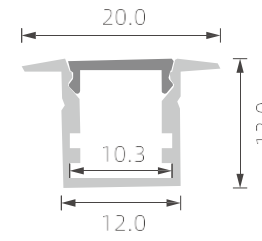

>>> SMALL LED PROFILE

■ SILVER ■ BLACK □ WHITE

RoHS (IP20)

PC diffused cover