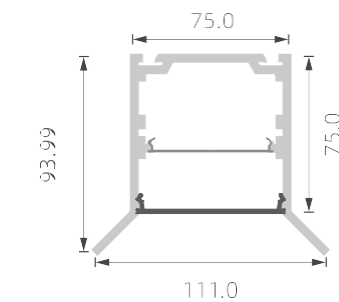

>>> DRIVER-IN LED PROFILE

SILVER BLACK WHITE

PC diffused cover

PC diffused cover

PC diffused cover

PC diffused cover

PC diffused cover

PC diffused cover

>>> DRIVER-IN LED PROFILE

SILVER BLACK WHITE

PC diffused cover

PC diffused cover

KA68

PC diffused cover

KA68-1

UGR cover
UGR < 19

KA68-2

KN65

NEW