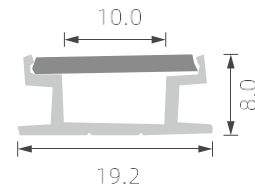

PC diffused cover