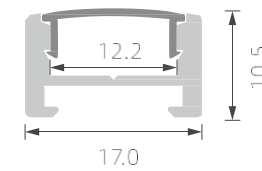

magnet

PC diffused cover