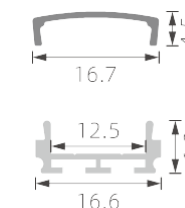

PMMA opal matte cover
PMMA semi-clear cover
PMMA clear cover
PC diffused cover
PC black cover

K54

PC diffused cover

KL5

PC diffused cover

KL6

New Alu profile anti glare

»»REGULAR LED PROFILE