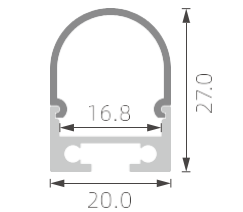

K28

PC diffused cover

K29

PC diffused cover

K30

PC diffused cover

K31

>>> REGULAR LED PROFILE