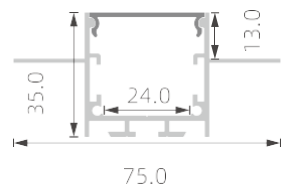

PMMA opal matte cover
PMMA semi-clear cover
PMMA clear cover
PC diffused cover
PC black cover