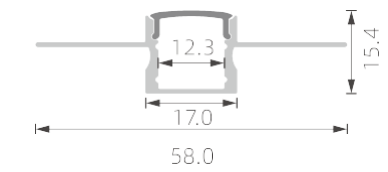

PMMA opal matte cover
PMMA semi-clear cover
PMMA clear cover
PC diffused cover
PC black cover