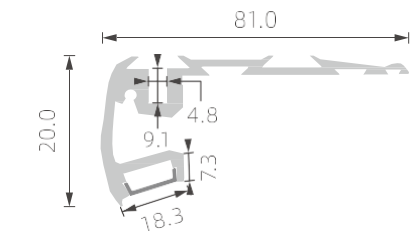

K89

PC diffused cover

K90

PC diffused cover

K91

RoHS IP20

>>> LED PROFILE FOR UP&DOWN LIGHTING

■ SILVER ■ BLACK □ WHITE