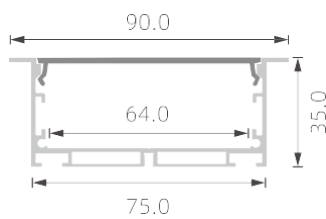

KN24

PC diffused cover

KN25

PC diffused cover

KN26

PC diffused cover

KN27

>>> BIG POWER LED PROFILE FOR MAIN-LIGHT