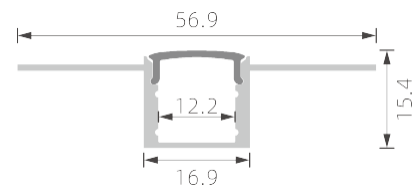

PMMA opal matte cover
PMMA semi-clear cover
PMMA clear cover
PC diffused cover
PC black cover