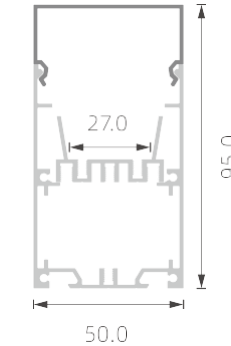

PC diffused cover