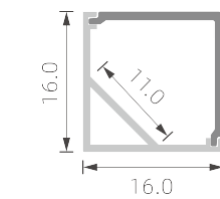

PMMA opal matte cover
PMMA semi-clear cover
PMMA clear cover
PC diffused cover

K41