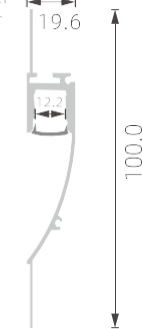

PMMA opal matte cover
PMMA semi-clear cover
PMMA clear cover
PC diffused cover
PC black cover