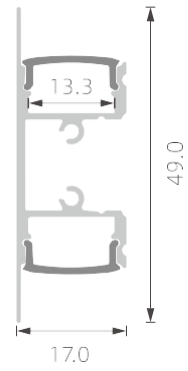

PMMA opal matte cover
PMMA semi-clear cover
PMMA clear cover
PC diffused cover
PC black cover