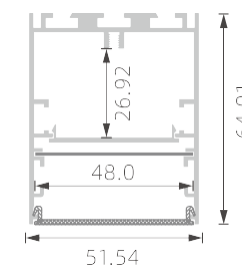

>>> DRIVER-IN LED PROFILE

SILVER BLACK WHITE

PC diffused cover

PC diffused cover

PC diffused cover

PC diffused cover

PC diffused cover

PC diffused cover

>>> DRIVER-IN LED PROFILE

SILVER BLACK WHITE

PC diffused cover

PC diffused cover

KA68

PC diffused cover

KA68-1

UGR cover
UGR < 19

KA68-2

KN64

KN65

NEW