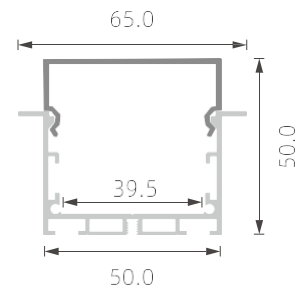

PC diffused cover