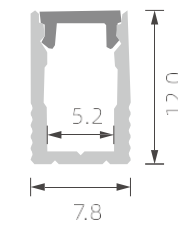

K3

PC diffused cover