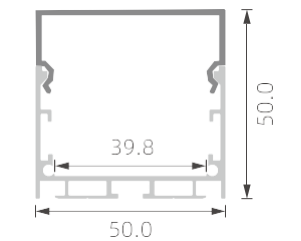

KN24

PC diffused cover

KN25

PC diffused cover

KN26

PC diffused cover

KN27

>>> BIG POWER LED PROFILE FOR MAIN-LIGHT